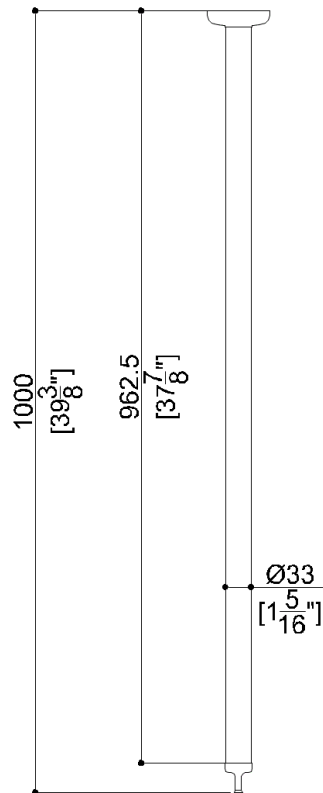

**G40JTS13XX** Series Vinyl coated

Ceiling Support

**Product Data**

Overall Dimensions (Inch.)	3-1/8x3-1/8x39-3/8
Net Weight (lbs.)	2.65

**Installation Hardware Details**

Stainless steel screw and dowels	Fischer SX 8 6x70 Inox
----------------------------------	------------------------

**Packaging Details**

Package	LDPE bag in cardboard box
Package dimensions (Inch.)	43-11/16 x 3-5/16 x 4-1/8
Weight with Packaging (lbs.)	3.31

**G40JTS13XX** Series Vinyl coated

Y88JKS12

AISI 304 stainless steel fixing plate