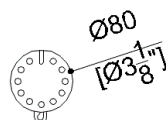

**G40JTS13XX** Series Vinyl coated

Ceiling Support

**Product Data**

Overall Dimensions (Inch.)	3-1/8x3-1/8x39-3/8
Net Weight (lbs.)	2.65

**Installation Hardware Details**

Stainless steel screw and dowels	Fischer SX 8 6x70 Inox
----------------------------------	------------------------

**Packaging Details**

Package	LDPE bag in cardboard box
Package dimensions (Inch.)	43-11/16 x 3-5/16 x 4-1/8
Weight with Packaging (lbs.)	3.31

**G40JTS13XX** Series Vinyl coated

Y88JKS12

AISI 304 stainless steel fixing plate