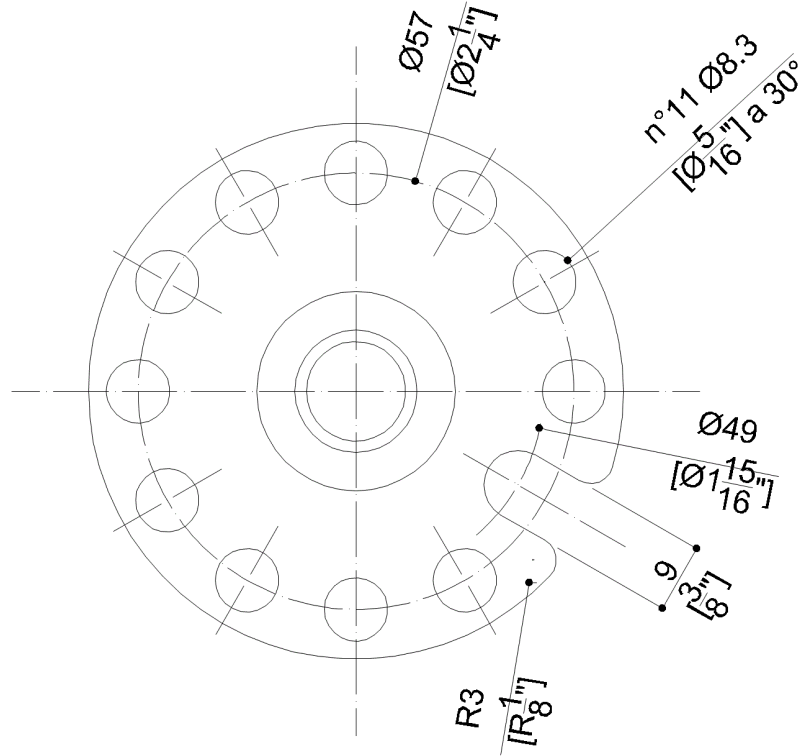

**G40JTS13XX** Series Vinyl coated

Ceiling Support

**Product Data**

Overall Dimensions (Inch.)	3-1/8x3-1/8x39-3/8
Net Weight (lbs.)	2.65

**Installation Hardware Details**

Stainless steel screw and dowels	Fischer SX 8 6x70 Inox
----------------------------------	------------------------

**Packaging Details**

Package	LDPE bag in cardboard box
Package dimensions (Inch.)	43-11/16 x 3-5/16 x 4-1/8
Weight with Packaging (lbs.)	3.31

**G40JTS13XX** Series Vinyl coated

Y88JKS12

AISI 304 stainless steel fixing plate