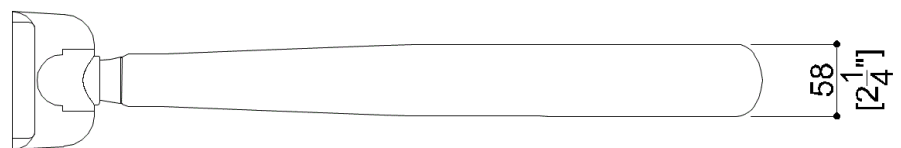

G27JCS82XX Series Urban People

Folding grab bar arm. Manufactured from PE-LD material which is warm to the touch. Concealed stainless steel install plate.

Mounting hardware not supplied.

Product Data

Overall Dimensions (Inch.)	4-5/16x23-5/8x5-3/16
Net Weight (lbs.)	5.73

Packaging Details

Package	LDPE bag in cardboard box
Package dimensions (Inch.)	25-13/16 x 8-1/8 x 4-5/16
Weight with Packaging (lbs.)	6.39

G27JCS82XX Series Urban People

Y88JKS25

AISI304 stainless steel fixing plate