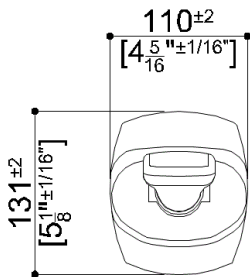

G27JCS82XX Series Urban People

Folding grab bar arm. Manufactured from PE-LD material which is warm to the touch. Concealed stainless steel install plate.

Mounting hardware not supplied.

Product Data

Overall Dimensions (Inch.)	4-5/16x23-5/8x5-3/16
Net Weight (lbs.)	5.73

Packaging Details

Package	LDPE bag in cardboard box
Package dimensions (Inch.)	25-13/16 x 8-1/8 x 4-5/16
Weight with Packaging (lbs.)	6.39

G27JCS82XX Series Urban People

Y88JKS25

AISI304 stainless steel fixing plate

Materials and finishes

Polyethylene (PE)	Matt
Polyamide	Polished
Steel	Rough
Stainless Steel	Rough

Load Capacity

Vertical	265 lbs.	Horizontal	66 lbs.
----------	----------	------------	---------

Warning

Before installation and use, read the installation and use instructions in their entirety. If questions arise please contact Ponte Giulio company.