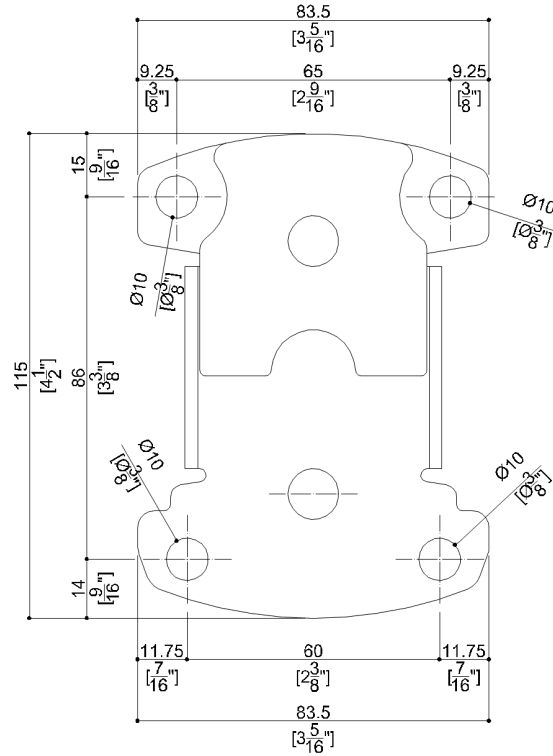

G27JCS82XX Series Urban People

Folding grab bar arm. Manufactured from PE-LD material which is warm to the touch. Concealed stainless steel install plate.

Mounting hardware not supplied.

Product Data

Overall Dimensions (Inch.)	4-5/16x23-5/8x5-3/16
Net Weight (lbs.)	5.73

Packaging Details

Package	LDPE bag in cardboard box
Package dimensions (Inch.)	25-13/16 x 8-1/8 x 4-5/16
Weight with Packaging (lbs.)	6.39

G27JCS82XX Series Urban People

Y88JKS25

AISI304 stainless steel fixing plate

Materials and finishes

Polyethylene (PE)	Matt
Polyamide	Polished
Steel	Rough
Stainless Steel	Rough

Load Capacity

Vertical	265 lbs.	Horizontal	66 lbs.
----------	----------	------------	---------

Warning

Before installation and use, read the installation and use instructions in their entirety. If questions arise please contact Ponte Giulio company.