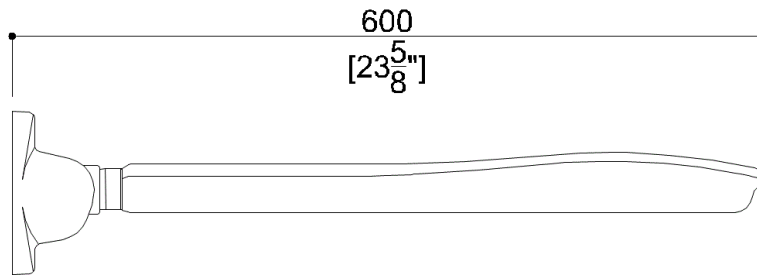

G27JCS82XX Series Urban People

Folding grab bar arm. Manufactured from PE-LD material which is warm to the touch. Concealed stainless steel install plate.

Mounting hardware not supplied.

Product Data

Overall Dimensions (Inch.)	4-5/16x23-5/8x5-3/16
Net Weight (lbs.)	5.73

Packaging Details

Package	LDPE bag in cardboard box
Package dimensions (Inch.)	25-13/16 x 8-1/8 x 4-5/16
Weight with Packaging (lbs.)	6.39

G27JCS82XX Series Urban People

Y88JKS25

AISI304 stainless steel fixing plate

Materials and finishes

Polyethylene (PE)	Matt
Polyamide	Polished
Steel	Rough
Stainless Steel	Rough

Load Capacity

Vertical	265 lbs.	Horizontal	66 lbs.
----------	----------	------------	---------

Warning

Before installation and use, read the installation and use instructions in their entirety. If questions arise please contact Ponte Giulio company.