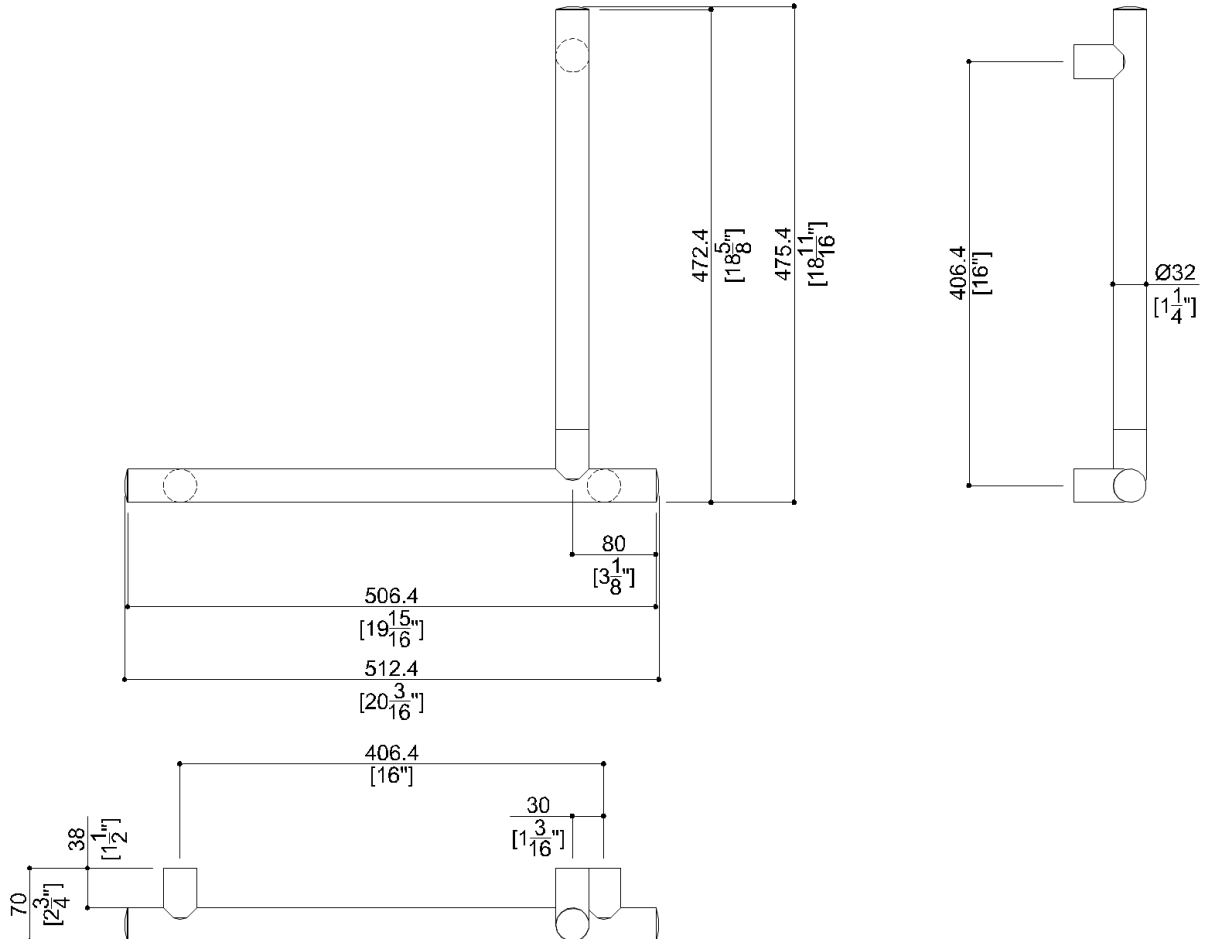

G18UBR44XX Series Prestigio Plus

L-shaped 16" x 16" grab bar, right-handed, painted or chromed stainless steel, polished stainless ends and peg mounting system.

Mounting hardware supplied for wood stud installation.

Product Data

Overall Dimensions (Inch.)	20-3/16x2-3/4x18-11/16
Net Weight (lbs.)	2.65

Installation Hardware Details

Stainless steel screw and dowels	Fischer SX 8 6x70 Inox

Packaging Details

Package	LDPE bag in cardboard box
Package dimensions (Inch.)	23-5/8 x 5-11/16 x 4-5/16
Weight with Packaging (lbs.)	3.31