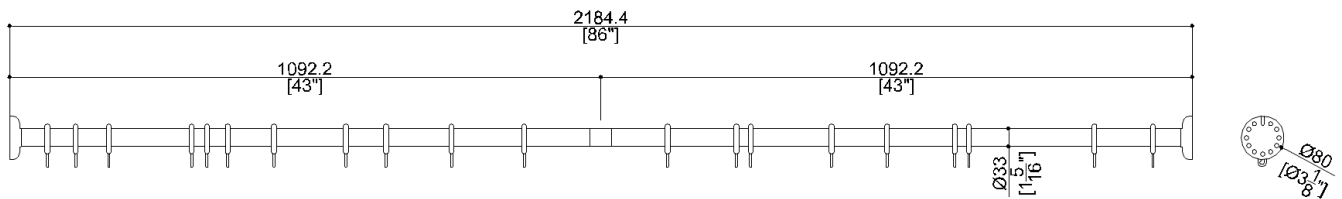

G02JRS09XX Series Polycolor

86" straight shower curtain rod, nylon over aluminum, with 20 shower curtain rings.

Optional accessories: Y87JSS03

Product Data

Overall Dimensions (Inch.)	86-5/8x3-1/8x3-1/8
Net Weight (lbs.)	2.56

Installation Hardware Details

Stainless steel screw	TSP 5x60 Inox
-----------------------	---------------

Packaging Details

Package	LDPE bag in cardboard box
Package dimensions (Inch.)	33-7/8 x 4-1/2 x 1-5/8
Weight with Packaging (lbs.)	3.44