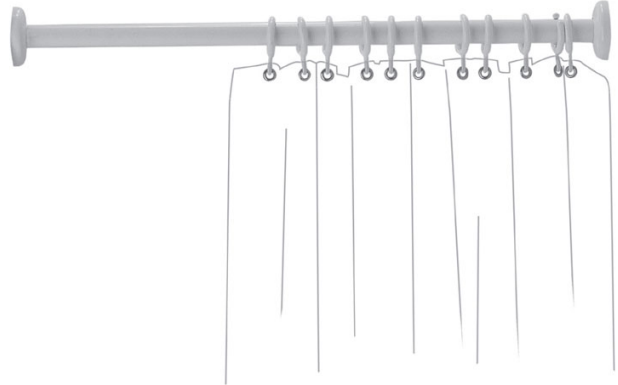

G02JRS09XX Series Polycolor

86" straight shower curtain rod, nylon over aluminum, with 20 shower curtain rings.

Optional accessories: Y87JSS03

Product Data

Overall Dimensions (Inch.)	86-5/8x3-1/8x3-1/8
Net Weight (lbs.)	2.56

Installation Hardware Details

Stainless steel screw	TSP 5x60 Inox
-----------------------	---------------

Packaging Details

Package	LDPE bag in cardboard box
Package dimensions (Inch.)	33-7/8 x 4-1/2 x 1-5/8
Weight with Packaging (lbs.)	3.44