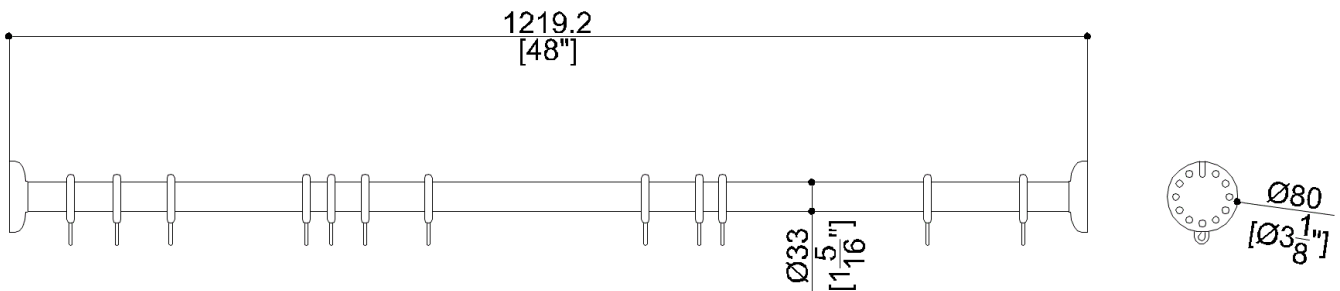

**G02JRS08XX** Series Polycolor

48" straight shower curtain rod, nylon over aluminum with 12 shower curtain rings.

Optional accessories: Y87JSS03

**Product Data**

|                            |                |
|----------------------------|----------------|
| Overall Dimensions (Inch.) | 48x3-1/8x3-1/8 |
| Net Weight (lbs.)          | 2.56           |

**Installation Hardware Details**

|                       |               |
|-----------------------|---------------|
| Stainless steel screw | TSP 5x60 Inox |
|-----------------------|---------------|

**Packaging Details**

|                              |                           |
|------------------------------|---------------------------|
| Package                      | LDPE bag in cardboard box |
| Package dimensions (Inch.)   | 33-7/8 x 4-1/2 x 1-5/8    |
| Weight with Packaging (lbs.) | 3.44                      |