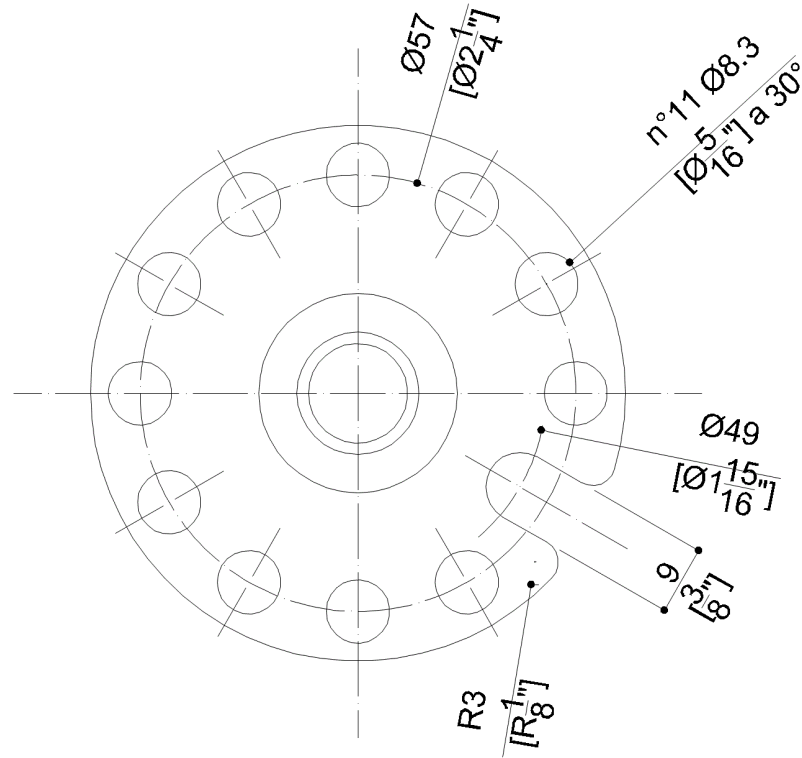

G02JRS08XX Series Polycolor

Y88JKS12

AISI 304 stainless steel fixing plate

Available Finishes (xx)

B1 Blue	B2 Light blue	D1 Black
D2 Greystone	D4 Dark Gray	G1 Green
G2 Light Green	I1 Ivory	I2 Biscuit
P4 Prune	R1 Vivid Red	W1 White
Y1 Yellow Sun	Y3 Light Yellow	

Warning

Before installation and use, read the installation and use instructions in their entirety. If questions arise please contact Ponte Giulio company.

Cleaning

The device is not affected by the room's temperature, though it must NOT be installed in environments subject to temperatures below 4°C or above 40°C.

Do not install in saunas. Not comply with the indicated temperatures may damage the plastic coating of the device.

Warranty

Please visit www.pontegiulio.com for complete warranty details.

Materials and finishes

Aluminium	Rough
Steel	Rough
Polyamide	Polished