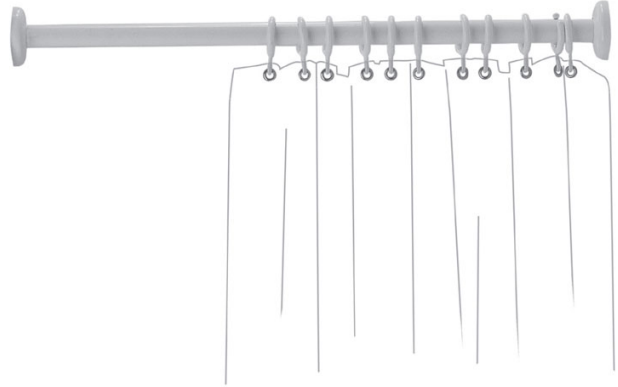

**G02JRS08XX** Series Polycolor

48" straight shower curtain rod, nylon over aluminum with 12 shower curtain rings.

Optional accessories: Y87JSS03

**Product Data**

|                            |                |
|----------------------------|----------------|
| Overall Dimensions (Inch.) | 48x3-1/8x3-1/8 |
| Net Weight (lbs.)          | 2.56           |

**Installation Hardware Details**

|                       |               |
|-----------------------|---------------|
| Stainless steel screw | TSP 5x60 Inox |
|-----------------------|---------------|

**G02JRS08XX** Series Polycolor

Y88JKS12

AISI 304 stainless steel fixing plate

**Available Finishes (xx)**

|                          |                           |                      |
|--------------------------|---------------------------|----------------------|
| <b>B1</b><br>Blue        | <b>B2</b><br>Light blue   | <b>D1</b><br>Black   |
| <b>D2</b><br>Greystone   | <b>D4</b><br>Dark Gray    | <b>G1</b><br>Green   |
| <b>G2</b><br>Light Green | <b>I1</b><br>Ivory        | <b>I2</b><br>Biscuit |
| <b>P4</b><br>Prune       | <b>R1</b><br>Vivid Red    | <b>W1</b><br>White   |
| <b>Y1</b><br>Yellow Sun  | <b>Y3</b><br>Light Yellow |                      |