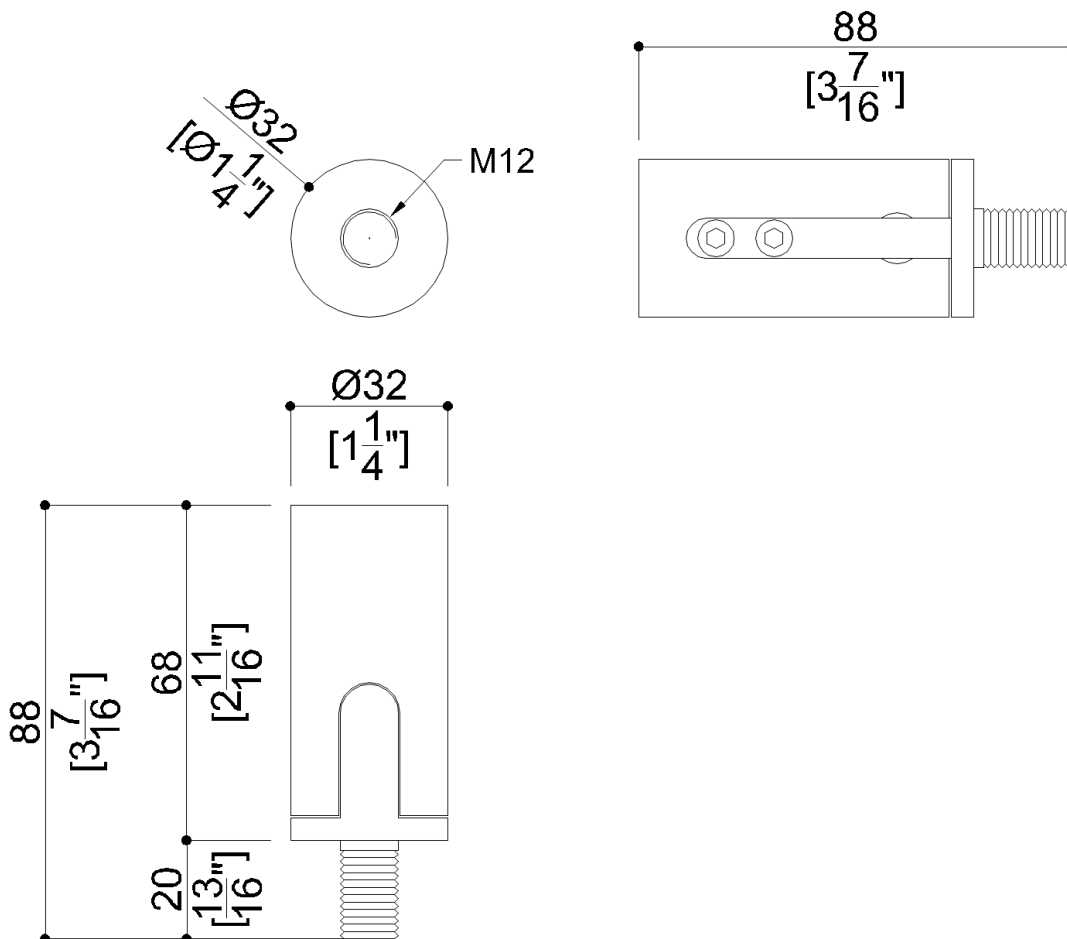

Y88JNS17XX Series Standard

Detachable joint

Product Data

Overall Dimensions (Inch.)	1-1/4x3-7/16x1-1/4
Net Weight (lbs.)	0.07

Packaging Details

Package	Polyethylene package
---------	----------------------

Package dimensions (Inch.)	
Weight with Packaging (lbs.)	

Y88JNS17XX *Series* Standard

Available Finishes (xx)

N1
 Satin

Materials and finishes

Aluminium Rough

Warning

Before installation and use, read the installation and use instructions in their entirety. If questions arise please contact Ponte Giulio company.