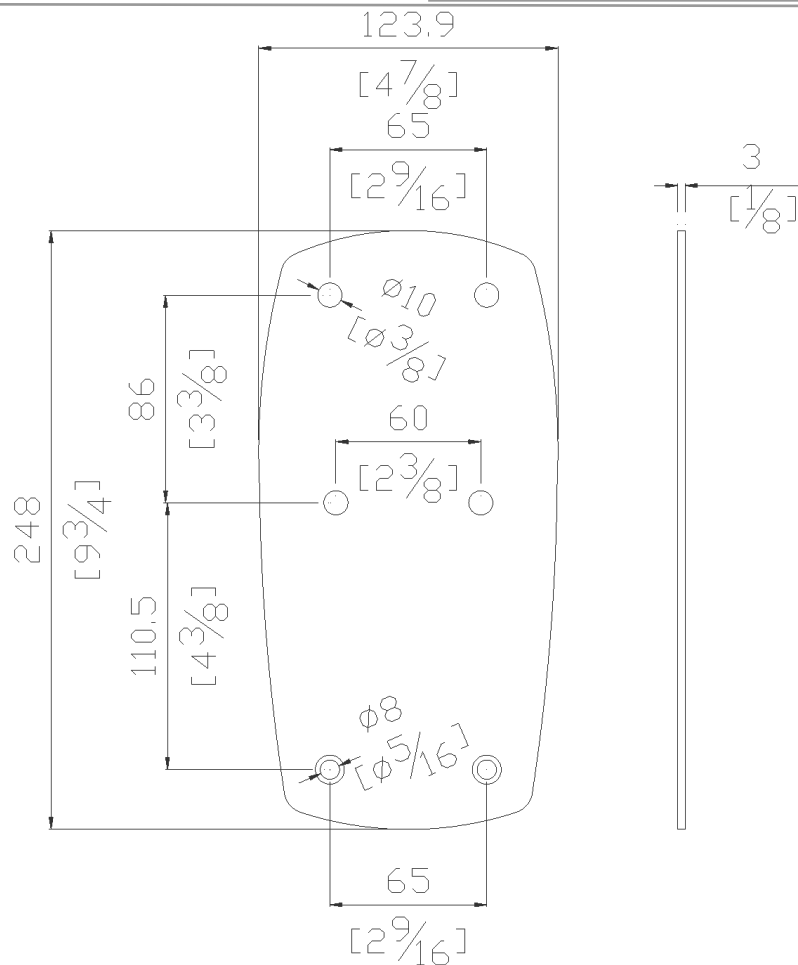

Y88JKS41 XX

Wall protection plate finish satin AISI 304

Product Data

Overall Dimensions (Inch.)	4-7/8x0-1/8x9-3/4
Net Weight (lbs.)	

Packaging Details

Package	N.a.
---------	------

Package dimensions (Inch.)
Weight with Packaging (lbs.)