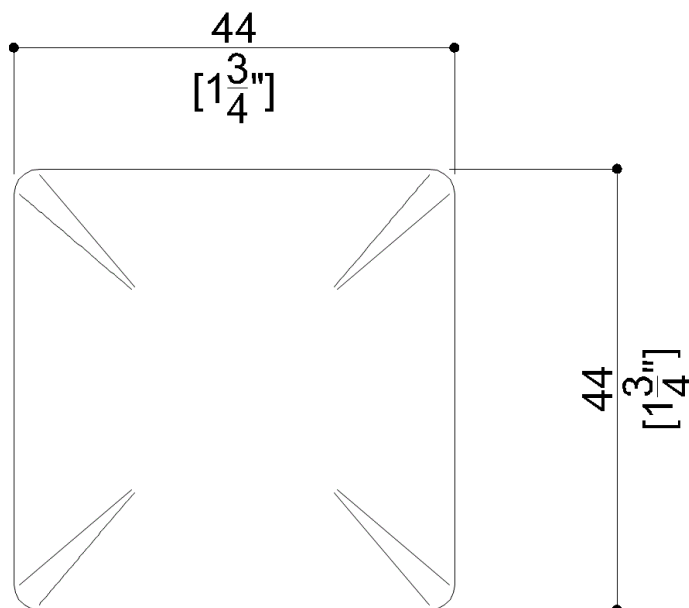

S87SBD01XX Series Urban People

Drain cap chrome

Product Data

Overall Dimensions (Inch.)	1-3/4 x 1-3/4 x 0-3/8
Net Weight (lbs.)	

Packaging Details

Package	Polyethylene package
Package dimensions (Inch.)	
Weight with Packaging (lbs.)	