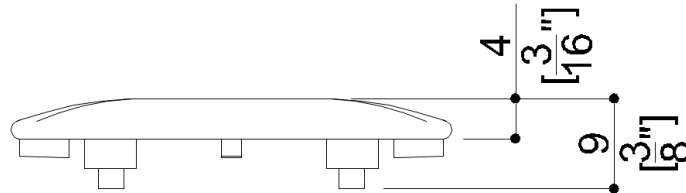

S87SBD01XX Series Urban People

Drain cap chrome

Product Data

Overall Dimensions (Inch.)	1-3/4 x 1-3/4 x 0-3/8
Net Weight (lbs.)	

Packaging Details

Package	Polyethylene package
Package dimensions (Inch.)	
Weight with Packaging (lbs.)	