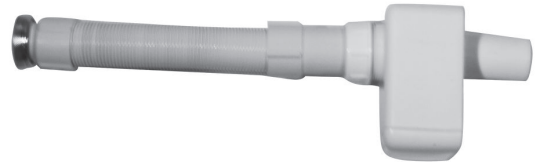

H51HAS03XX *Series* Standard

External siphon with collar

Product Data

Overall Dimensions (Inch.)	4-1/16x16-3/16x4-3/4
Net Weight (lbs.)	0.44

Packaging Details

Package	Polyethylene package
Package dimensions (Inch.)	0.44
Weight with Packaging (lbs.)	

Available Finishes (xx)

C1
 Chrome

Materials and finishes

Polypropylene

Warning

Before installation and use, read the installation and use instructions in their entirety. If questions arise please contact Ponte Giulio company.