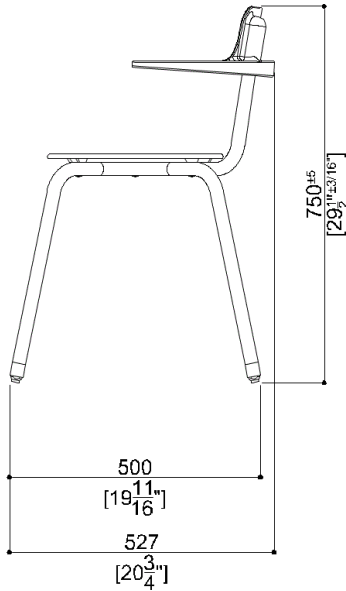

G12JDS04XX Series HUG

Chair with stainless steel frame (legs) in multiple colors and polyurethane seat also in multiple color options.

Specify seat and leg colors.

Product Data

Overall Dimensions (Inch.)	21-1/8 x 20-3/4 x 29-1/2
Net Weight (lbs.)	15.87

Packaging Details

Package	Nylon bag in cardboard packaging
Package dimensions (Inch.)	17-1/8 x 5-11/16 x 19-1/8
Package weight (lbs.)	17.86

G12JDS04XX Series HUG

Available Finishes (xx)

Seat

DD  Graphite	PB  Coral	WE  Signal White
---	--	---

Structure

G9  Lime	N2  Bright	P5  Aubergine
R2  Copper	WE  Signal White	

Materials and finishes

Polyurethane (PU or PUR)	Opaque
Stainless Steel	N.A.

Load Capacity

Vertical 331 lbs.

Warning

Before installation and use, read the installation and use instructions in their entirety. If questions arise please contact Ponte Giulio company.