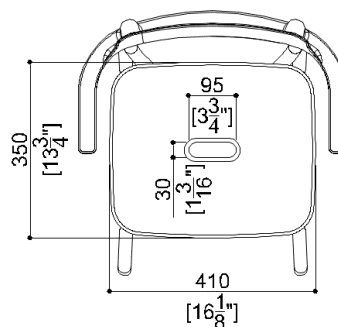

G12JDS04XX Series HUG

Chair with stainless steel frame (legs) in multiple colors and polyurethane seat also in multiple color options.

Specify seat and leg colors.

Product Data

Overall Dimensions (Inch.)	21-1/8 x 20-3/4 x 29-1/2
Net Weight (lbs.)	15.87

Packaging Details

Package	Nylon bag in cardboard packaging
Package dimensions (Inch.)	17-1/8 x 5-11/16 x 19-1/8
Package weight (lbs.)	17.86

G12JDS04XX Series HUG

Available Finishes (xx)

Seat

DD  Graphite	PB  Coral	WE  Signal White
---	--	---

Structure

G9  Lime	N2  Bright	P5  Aubergine
R2  Copper	WE  Signal White	

Materials and finishes

Polyurethane (PU or PUR)	Opaque
Stainless Steel	N.A.

Load Capacity

Vertical 331 lbs.

Warning

Before installation and use, read the installation and use instructions in their entirety. If questions arise please contact Ponte Giulio company.