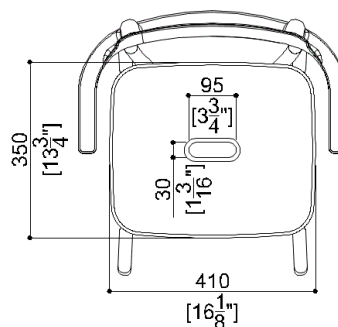

G12JDS04XX Series HUG

Chair with stainless steel frame (legs) in multiple colors and polyurethane seat also in multiple color options.

Specify seat and leg colors.

Product Data

Overall Dimensions (Inch.)	21-1/8 x 20-3/4 x 29-1/2
Net Weight (lbs.)	15.87

Packaging Details

Package	LDPE bag in cardboard box
Package dimensions (Inch.)	17-1/8 x 5-11/16 x 19-1/8
Weight with Packaging (lbs.)	17.86

G12JDS04XX Series HUG

Available Finishes (xx)

Seat

DD  Graphite	PB  Coral	WE  Signal White
---	--	---

Structure

DM  Black Matte	G9  Lime	N1  Satin
N2  Bright	P5  Aubergine	R2  Copper
DM  Signal White		

Materials and finishes

Polyurethane (PU or PUR)	Matt
Stainless Steel	N/A.

Load Capacity

Vertical 331 lbs.