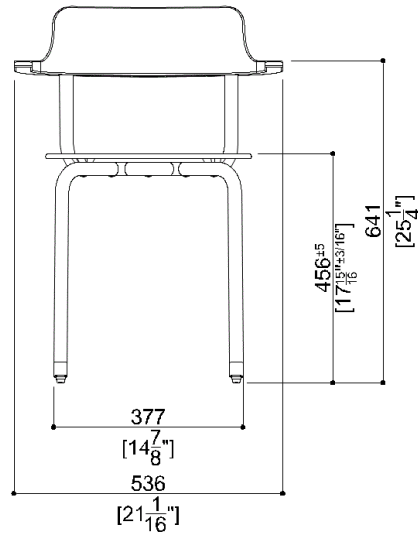

G12JDS04XX Series HUG

Chair with stainless steel frame (legs) in multiple colors and polyurethane seat also in multiple color options.

Specify seat and leg colors.

Product Data

Overall Dimensions (Inch.)	21-1/8 x 20-3/4 x 29-1/2
Net Weight (lbs.)	15.87

Packaging Details

Package	LDPE bag in cardboard box
Package dimensions (Inch.)	17-1/8 x 5-11/16 x 19-1/8
Weight with Packaging (lbs.)	17.86

G12JDS04XX Series HUG

Available Finishes (xx)

Seat

DD  Graphite	PB  Coral	WE  Signal White
---	--	---

Structure

DM  Black Matte	G9  Lime	N1  Satin
N2  Bright	P5  Aubergine	R2  Copper
DM  Signal White		

Materials and finishes

Polyurethane (PU or PUR)	Matt
Stainless Steel	N/A.

Load Capacity

Vertical 331 lbs.