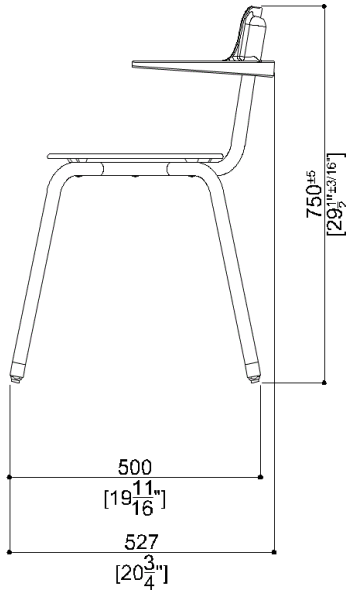

G12JDS04XX Series HUG

Chair with stainless steel frame (legs) in multiple colors and polyurethane seat also in multiple color options.

Specify seat and leg colors.

Product Data

Overall Dimensions (Inch.)	21-1/8 x 20-3/4 x 29-1/2
Net Weight (lbs.)	15.87

Packaging Details

Package	LDPE bag in cardboard box
Package dimensions (Inch.)	17-1/8 x 5-11/16 x 19-1/8
Weight with Packaging (lbs.)	17.86

G12JDS04XX Series HUG

Available Finishes (xx)

Seat

DD  Graphite	PB  Coral	WE  Signal White
---	--	---

Structure

DM  Black Matte	G9  Lime	N1  Satin
N2  Bright	P5  Aubergine	R2  Copper
DM  Signal White		

Materials and finishes

Polyurethane (PU or PUR)	Matt
Stainless Steel	N/A.

Load Capacity

Vertical 331 lbs.