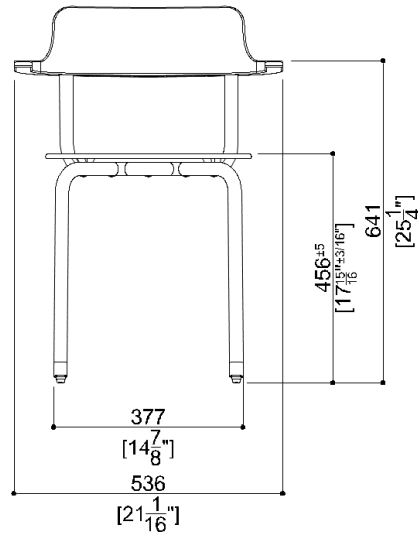

G12JDS04XX Series HUG

Chair with stainless steel frame (legs) in multiple colors and polyurethane seat also in multiple color options.

Specify seat and leg colors.

Product Data

Overall Dimensions (Inch.)	21-1/8 x 20-3/4 x 29-1/2
Net Weight (lbs.)	15.87

Packaging Details

Package	Nylon bag in cardboard packaging
Package dimensions (Inch.)	17-1/8 x 5-11/16 x 19-1/8
Package weight (lbs.)	17.86

G12JDS04XX Series HUG

Available Finishes (xx)

Seat

DD  Graphite	PB  Coral	WE  Signal White
---	--	---

Structure

G9  Lime	N2  Bright	P5  Aubergine
R2  Copper	WE  Signal White	

Materials and finishes

Polyurethane (PU or PUR)	Opaque
Stainless Steel	N.A.

Load Capacity

Vertical 331 lbs.

Warning

Before installation and use, read the installation and use instructions in their entirety. If questions arise please contact Ponte Giulio company.