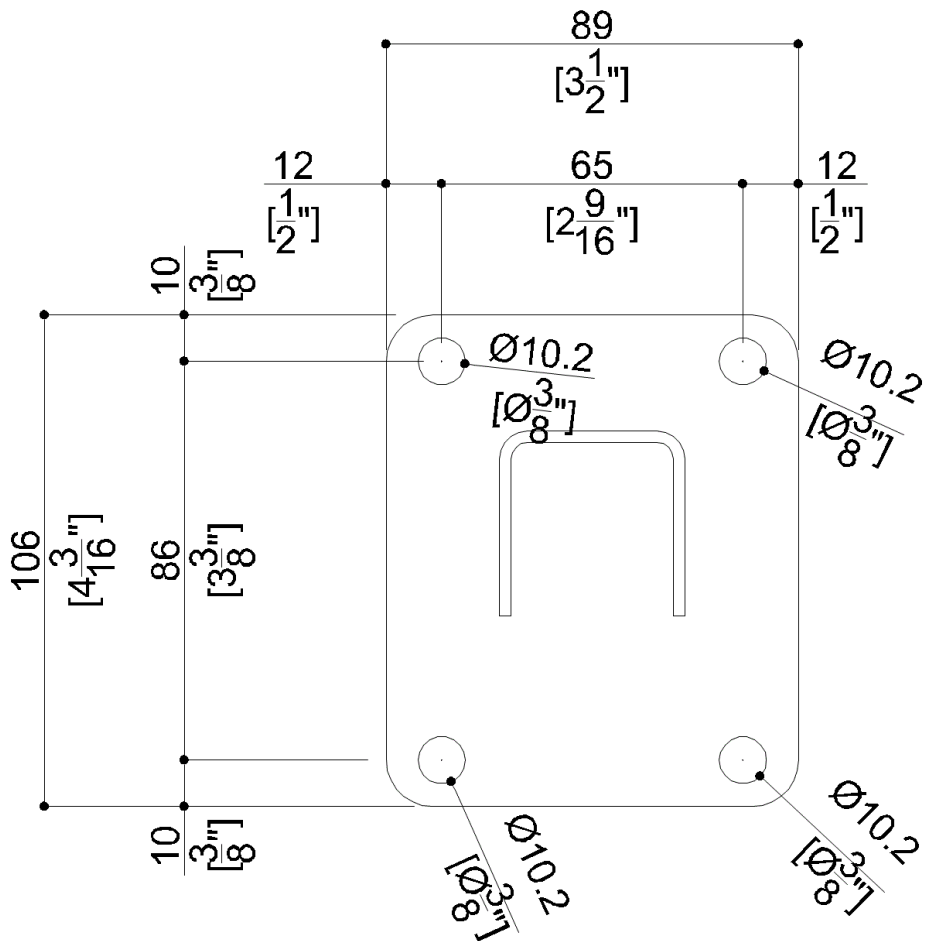

B41DCS13XX Series Standard

Product Data

Overall Dimensions (Inch.)	3-1/2x17-3/4x4-3/16
Net Weight (lbs.)	2.87

Packaging Details

Package	N.a.
---------	------

Package dimensions (Inch.)
Weight with Packaging (lbs.)

B41DCS13XX Series Standard

Materials and finishes

Steel Matt

Warning

Before installation and use, read the installation and use instructions in their entirety. If questions arise please contact Ponte Giulio company.