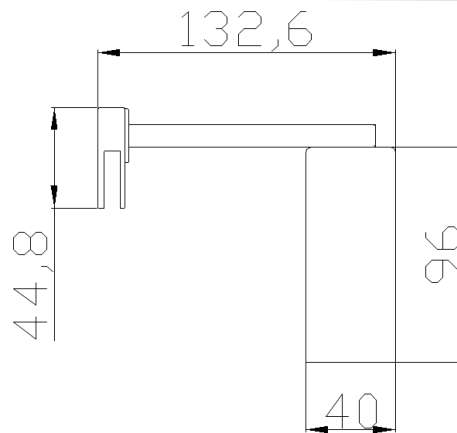

**Y91ASS07XX** Range Standard

LED lamp for mounting on any mirror, with or without frame, as long as it has a maximum thickness of 8 mm.  
Brass body with chrome finish, boro-silicate glass cylinder.

The lamp uses a 3W LED - 200 lumens. Equipped with a 12V DC driver  
The lamp arm allows 360° rotation

**Physical data**

Dimensions (mm.) 40x132x113

Weight (kg.)

**Endowments**

**Delivery methods**

Package Cardboard package

Package dimensions (mm.)

Weight with Packaging (kg.)