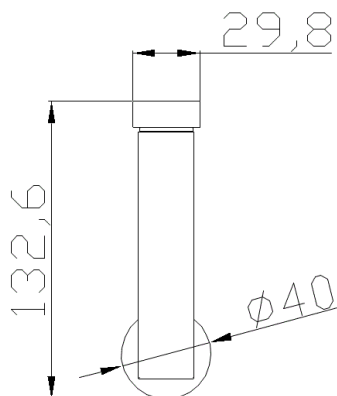

**Y91ASS07XX** Range Standard

LED lamp for mounting on any mirror, with or without frame, as long as it has a maximum thickness of 8 mm.  
Brass body with chrome finish, boro-silicate glass cylinder.

The lamp uses a 3W LED - 200 lumens. Equipped with a 12V DC driver  
The lamp arm allows 360° rotation

**Physical data**

Dimensions (mm.) 40x132x113

Weight (kg.)

**Endowments**

**Delivery methods**

Package Cardboard package

Package dimensions (mm.)

Weight with Packaging (kg.)