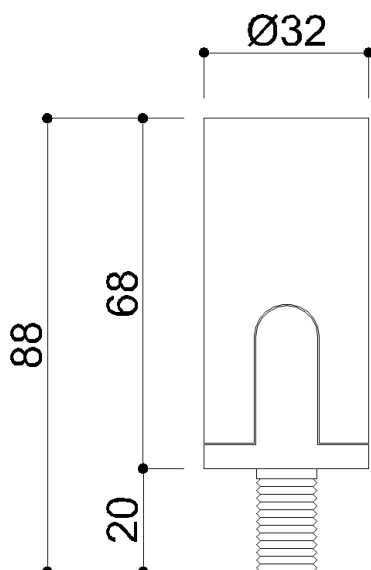

Y88JNS17XX *Range Standard*

Joint for ceiling mounting of shower curtain rods in spring steel and aluminium, suitable for a tensile load on or about 50 Kilos for suicide prevention purpose.

Physical data

Dimensions (mm.)	32x88x32
Weight (kg.)	0,03

Delivery methods

Package	Polyethylene package
---------	----------------------

Package dimensions (mm.)	
Weight with Packaging (kg.)	

Y88JNS17XX *Range* Standard