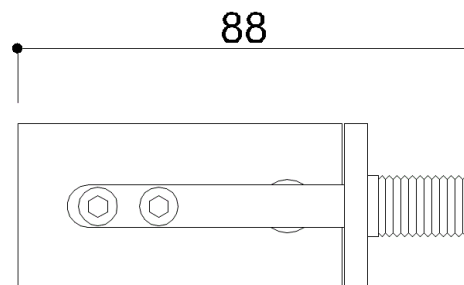

Y88JNS17XX *Range Standard*

Joint for ceiling mounting of shower curtain rods in spring steel and aluminium, suitable for a tensile load on or about 50 Kilos for suicide prevention purpose.

Physical data

Dimensions (mm.)	32x88x32
Weight (kg.)	0,03

Delivery methods

Package	Polyethylene package
---------	----------------------

Package dimensions (mm.)	
Weight with Packaging (kg.)	

Y88JNS17XX *Range* Standard