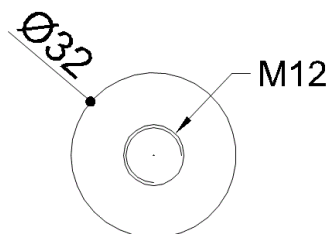

Y88JNS17XX *Range Standard*

Joint for ceiling mounting of shower curtain rods in spring steel and aluminium, suitable for a tensile load on or about 50 Kilos for suicide prevention purpose.

Physical data

Dimensions (mm.)	32x88x32
Weight (kg.)	0,03

Delivery methods

Package	Polyethylene package
---------	----------------------

Package dimensions (mm.)	
Weight with Packaging (kg.)	

Y88JNS17XX *Range* Standard