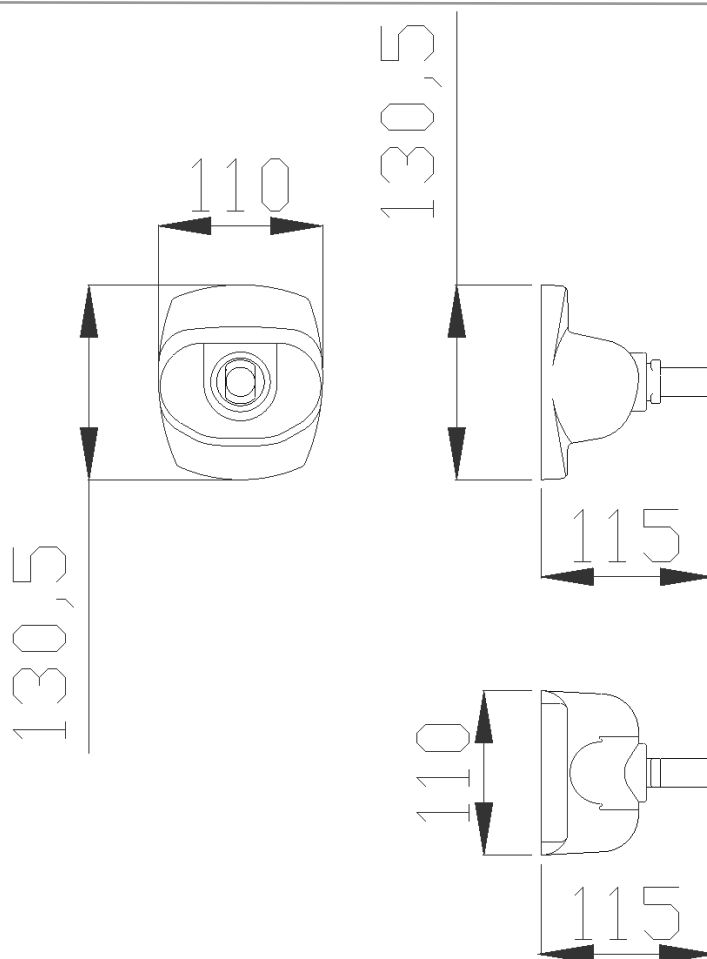

**Y87JIS48XX** Range Urban People

Wall fixing system, with cover for folding shower splash guard

**Physical data**

Dimensions (mm.)	100x115x130,5
Weight (kg.)	0,126

**Delivery methods**

Package	Polyethylene package
---------	----------------------

Package dimensions (mm.)	
Weight with Packaging (kg.)	