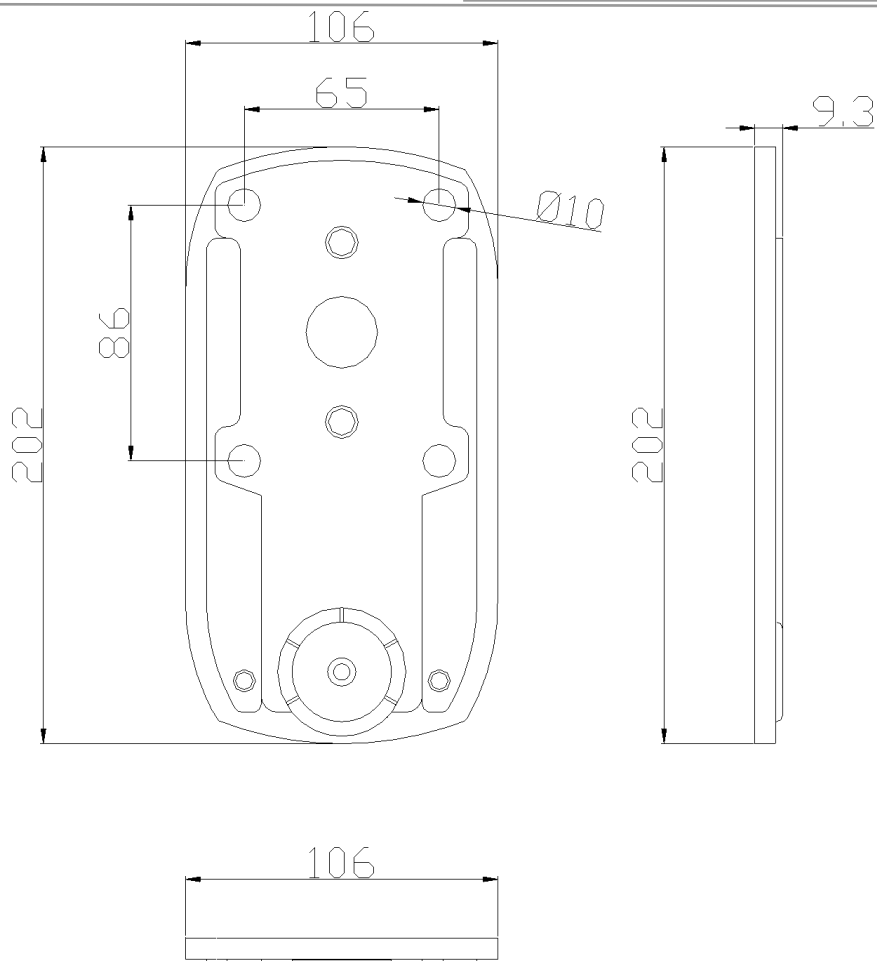

**Y87JIS46XX** Range Urban People

Wall fixing base plate for wall fixing system used for folding grab, fixed safety support and seats. The body is made of polyamide available in black colour only.

**Physical data**

Dimensions (mm.)	106x9,3x202
Weight (kg.)	

**Delivery methods**

Package	N.a.
---------	------

Package dimensions (mm.)  
Weight with Packaging (kg.)