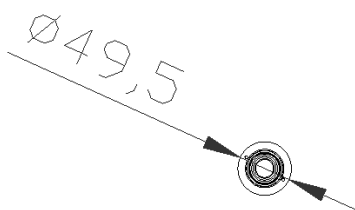

Y87JCS48XX *Range* Urban People

Physical data

Dimensions (mm.)	49,5x786x49,5
Weight (kg.)	

Delivery methods

Package	LDPE bag in cardboard box
---------	---------------------------

Package dimensions (mm.)	
Weight with Packaging (kg.)	