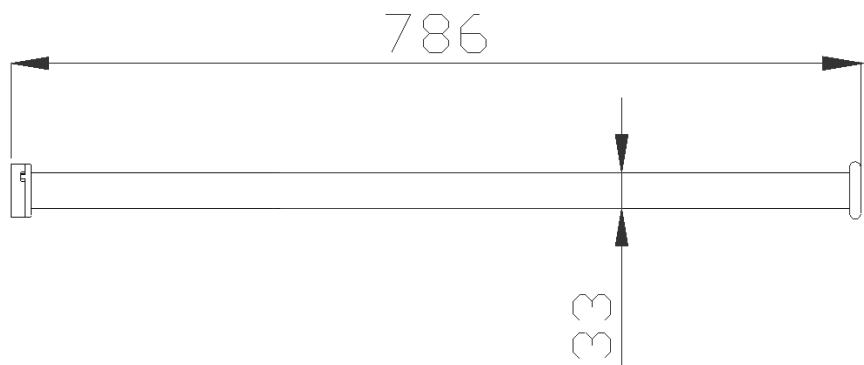

Y87JCS48XX *Range* Urban People

Physical data

Dimensions (mm.)	49,5x786x49,5
Weight (kg.)	

Delivery methods

Package	LDPE bag in cardboard box
---------	---------------------------

Package dimensions (mm.)	
Weight with Packaging (kg.)	