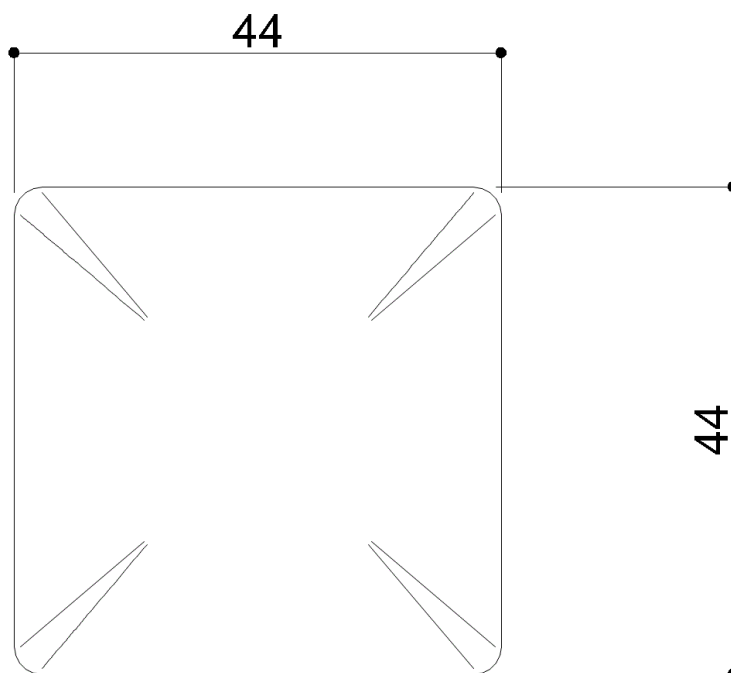

S87SBD01XX Range Urban People

Drain cap chrome

Physical data

Dimensions (mm.) 44x44x9
Weight (kg.)

Delivery methods

Package Polyethylene package

Package dimensions (mm.)
Weight with Packaging (kg.)

S87SBD01XX *Range* Urban People