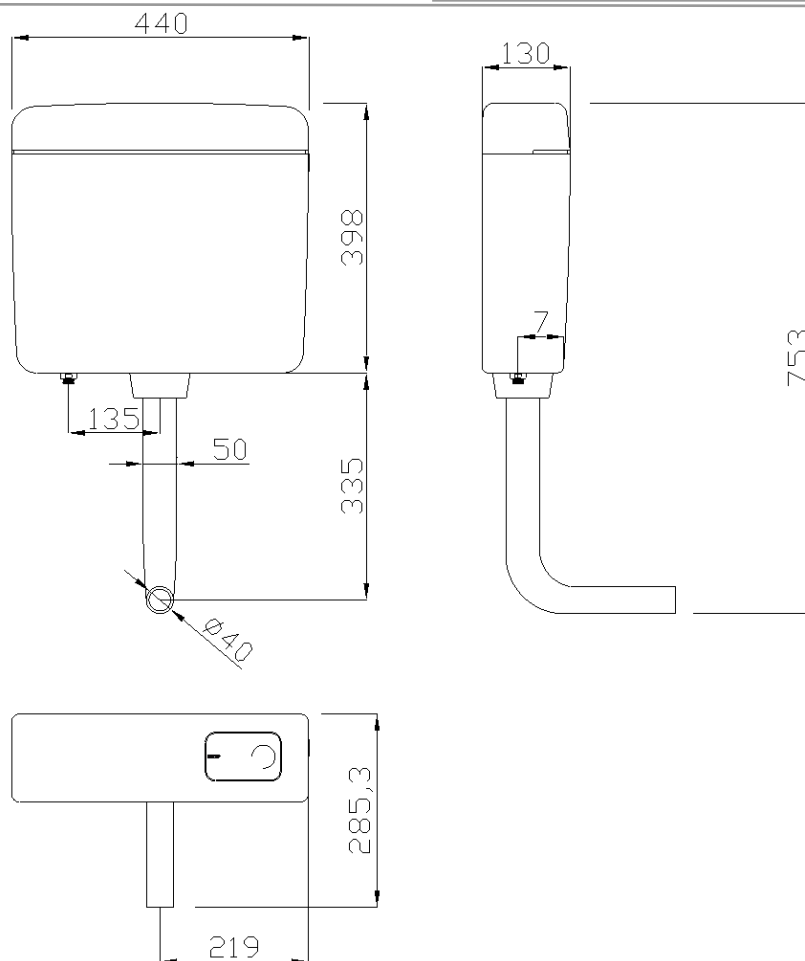

## H52HJS06XX *Range Standard*

Flushing cistern made of ABS, equipped with free positioning pneumatic flush button

### Physical data

Dimensions (mm.)	440x285,3x753
Weight (kg.)	3,825

### Delivery methods

Package	LDPE bag in cardboard box
Package dimensions (mm.)	445x150x460
Weight with Packaging (kg.)	4,225