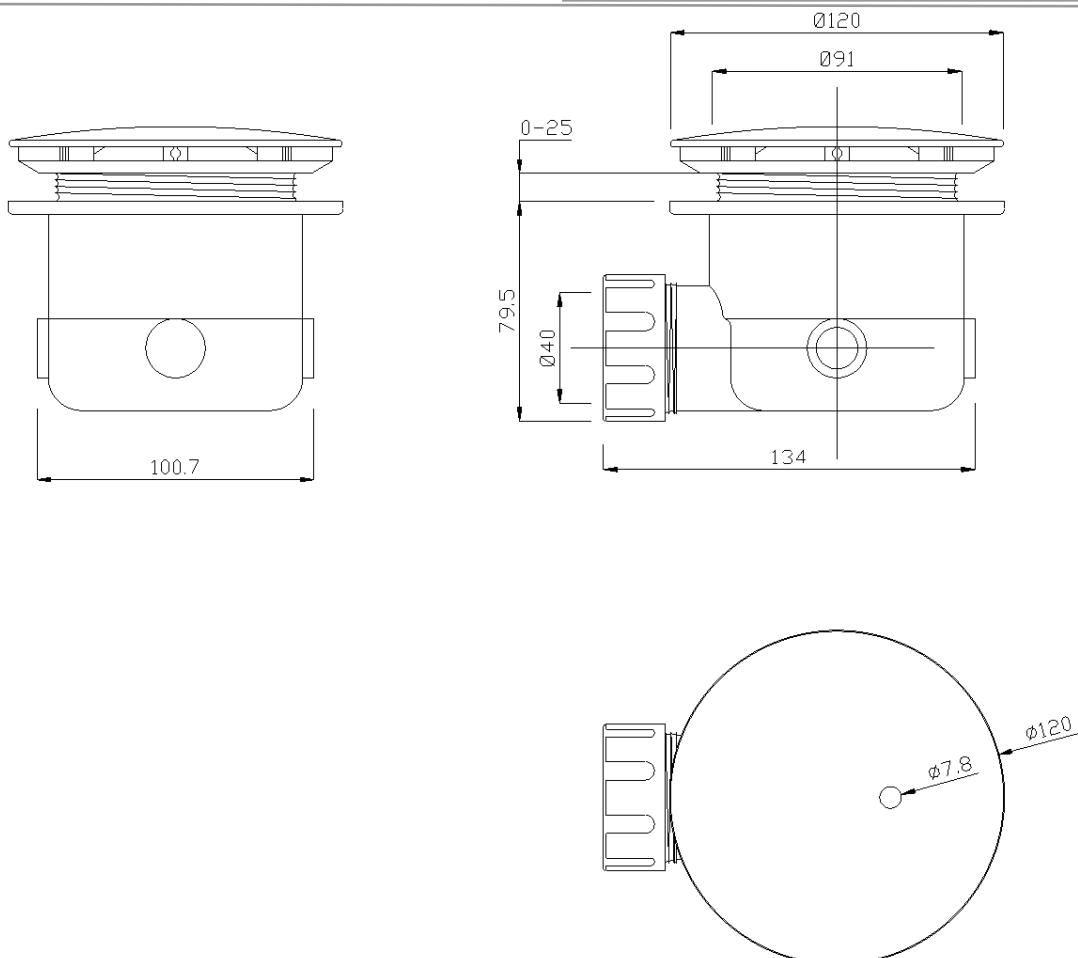

H52HAS12XX *Range Standard*

Siphoned drain for shower tray in ABS. Fitted with ABS cover disc with chrome finish

No accessory material is required for assembly.

Physical data

Dimensions (mm.)	120x134x104,5
Weight (kg.)	

Delivery methods

Package	LDPE bag in cardboard box
Package dimensions (mm.)	190x150x110
Weight with Packaging (kg.)	

H52HAS12XX *Range* Standard

Available colors

C1
 Chrome

Materials and finishes

ABS

Safety tips