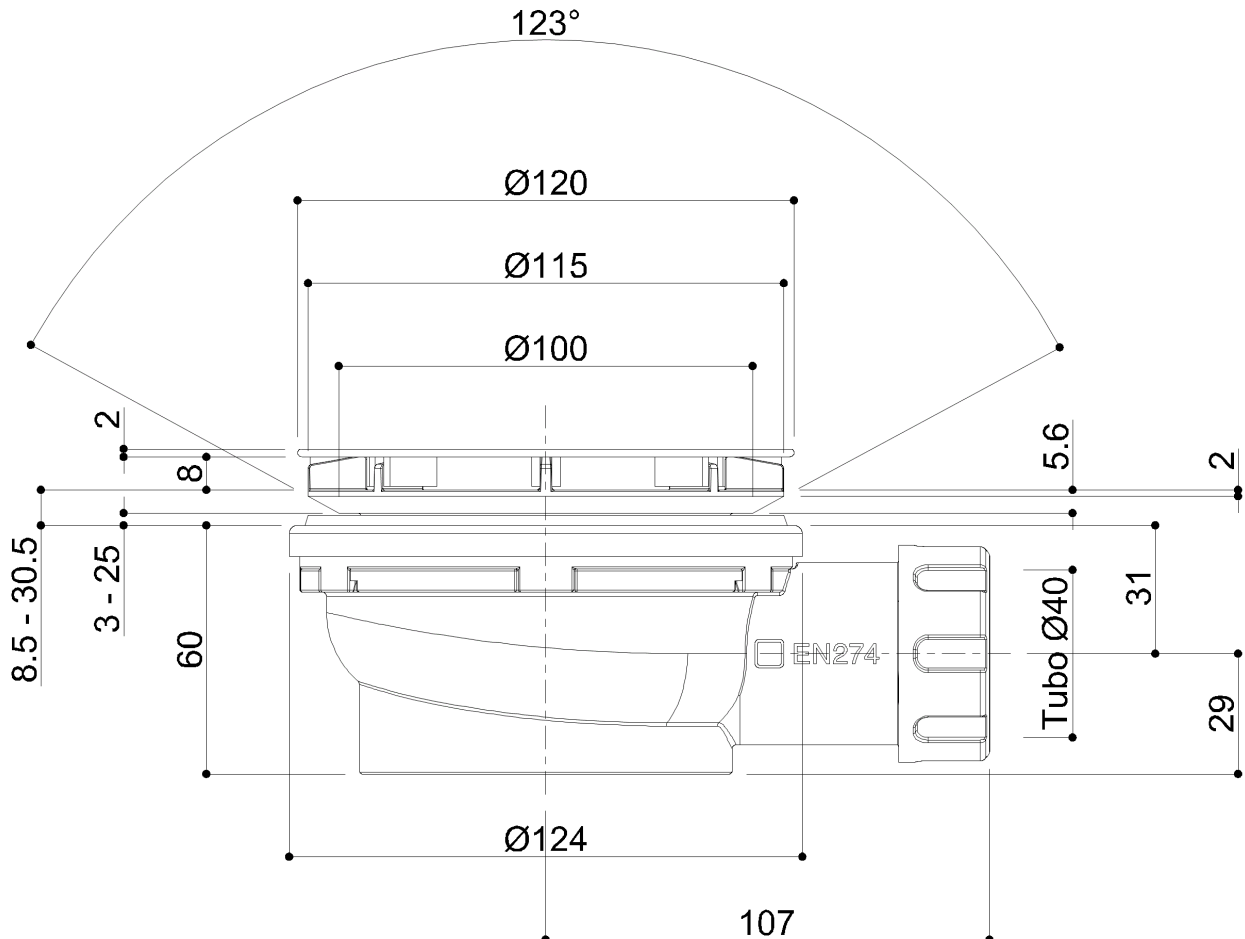

H52HAS06XX *Range Standard*

Siphoned drain for shower tray, in ABS, for flat flush installation. Fitted with ABS cover disc with chrome finish

No accessory material is required for assembly.

Physical data

Dimensions (mm.) 124x169x60
Weight (kg.)

Delivery methods

Package Cardboard package

Package dimensions (mm.)
Weight with Packaging (kg.)

H52HAS06XX *Range* Standard

Available colors

C1
 Chrome

Materials and finishes