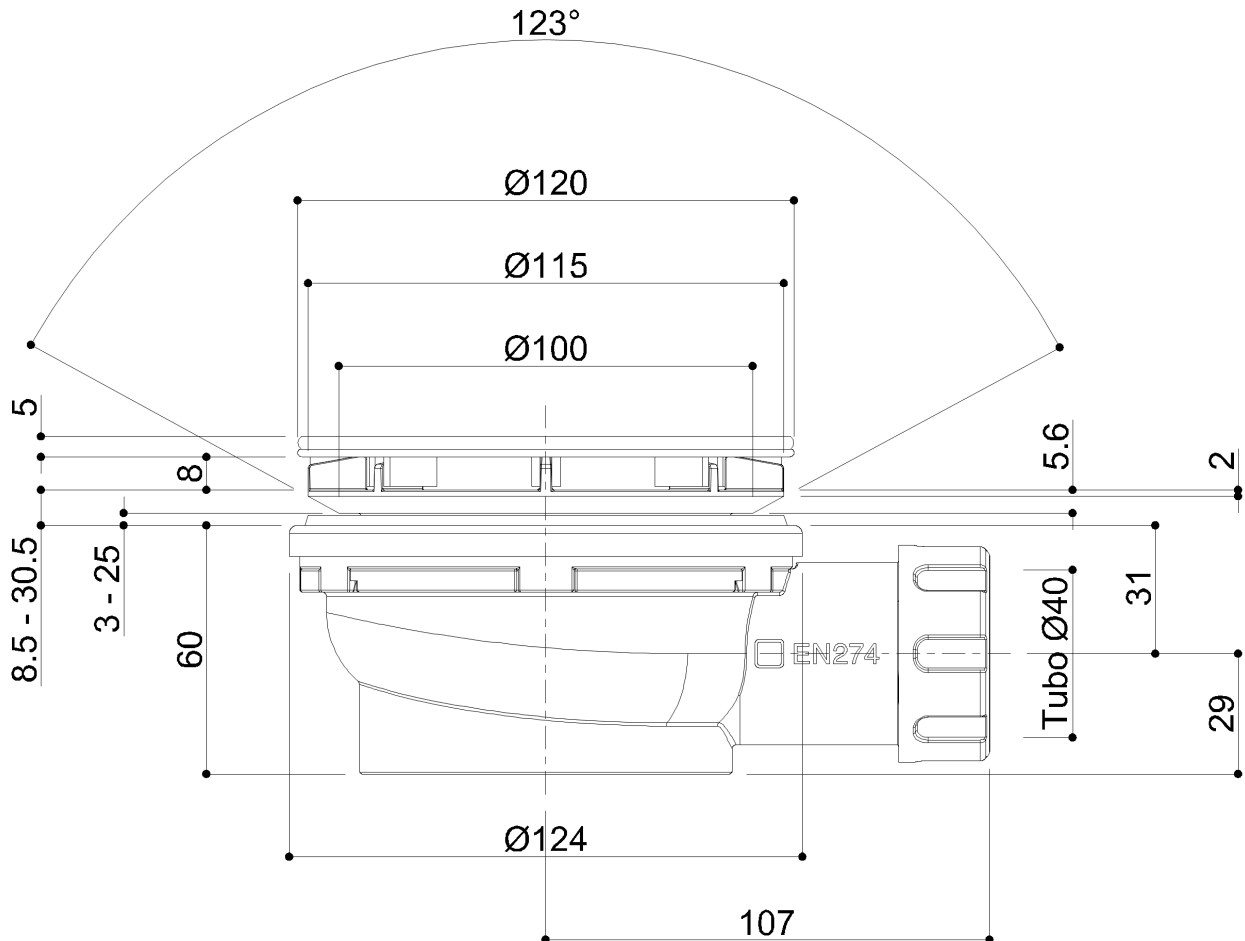

H52HAM19XX *Range Standard*

Siphoned drain for shower tray, in ABS, for flat flush installation. Fitted with acrylic stone cover disc

No accessory material is required for assembly.

Physical data

Dimensions (mm.)	124x169x60
Weight (kg.)	

Delivery methods

Package	Cardboard package
---------	-------------------

Package dimensions (mm.)	
Weight with Packaging (kg.)	

H52HAM19XX *Range* Standard

Available colors

W3
Alpine white

Materials and finishes