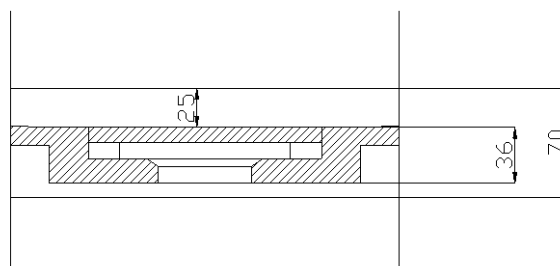

H52HAM01XX *Range Materia*

Recessed drain waste with acrylic stone cover.

Physical data

| | |
|------------------|------------|
| Dimensions (mm.) | 150x150x36 |
| Weight (kg.) | |

Delivery methods

| | |
|---------|------|
| Package | N.a. |
|---------|------|

| | |
|-----------------------------|--|
| Package dimensions (mm.) | |
| Weight with Packaging (kg.) | |

H52HAM01XX *Range* *Materia*

Available colors

W3
Alpine white

Materials and finishes

Acrylic stone

Safety tips