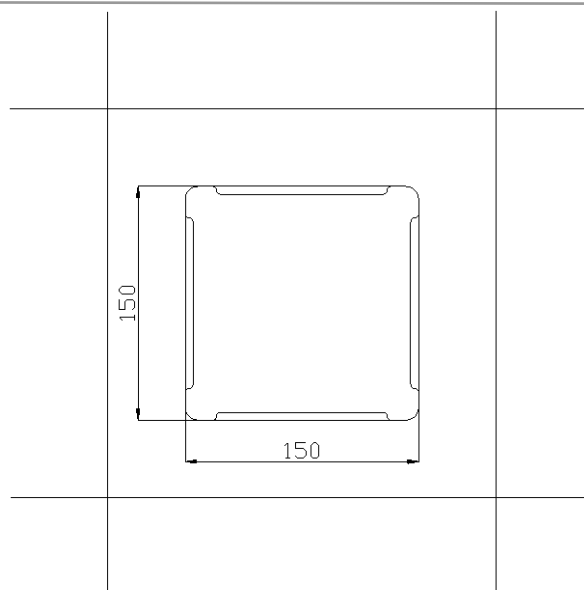

H52HAM01XX *Range Materia*

Recessed drain waste with acrylic stone cover.

Physical data

| | |
|------------------|------------|
| Dimensions (mm.) | 150x150x36 |
| Weight (kg.) | |

Delivery methods

| | |
|---------|------|
| Package | N.a. |
|---------|------|

| | |
|-----------------------------|--|
| Package dimensions (mm.) | |
| Weight with Packaging (kg.) | |

H52HAM01XX *Range* *Materia*

Available colors

W3
Alpine white

Materials and finishes

Acrylic stone

Safety tips