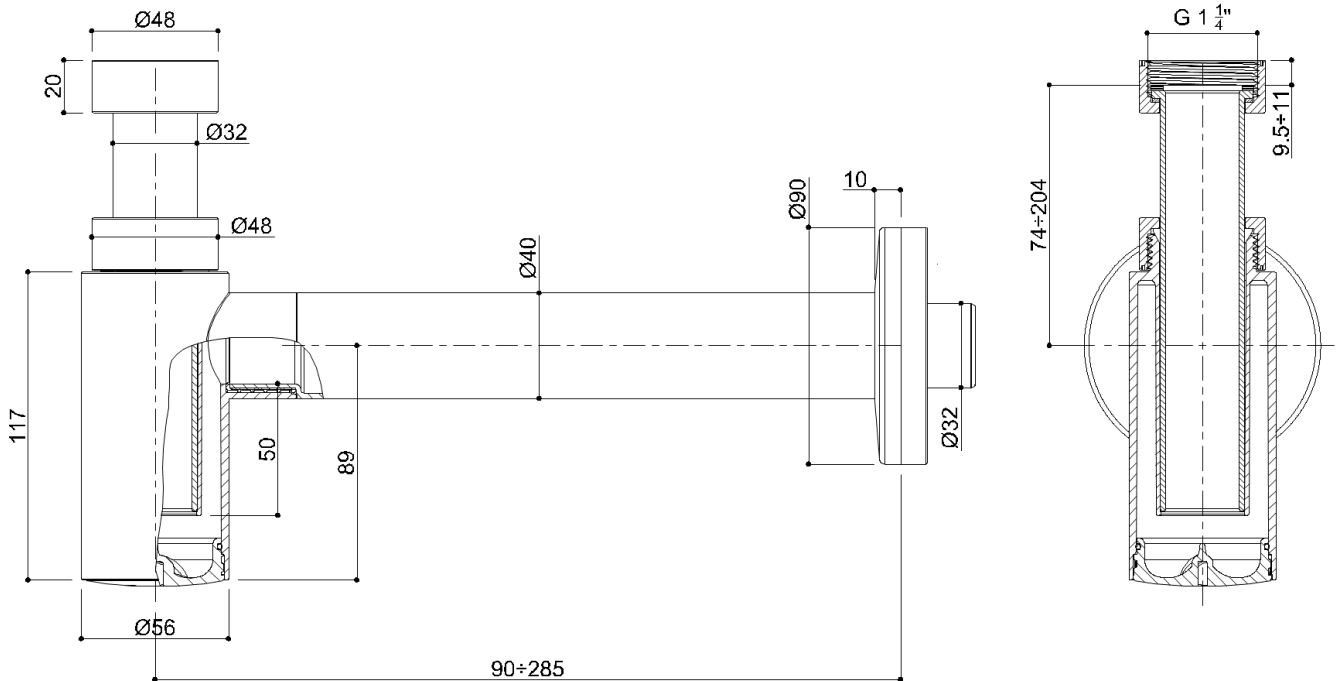

H51HAS07XX *Range* Standard

Syphon, chromed

Physical data

Dimensions (mm.)	56x313x301
Weight (kg.)	0,200

Delivery methods

Package	Polyethylene package
Package dimensions (mm.)	60x320x310
Weight with Packaging (kg.)	0,220

H51HAS07XX *Range* Standard

Available colors

C1
 Chrome

Materials and finishes

ABS Chrome

Safety tips

Before installing and using the device, read the instructions for use and especially the safety warnings carefully and follow them.
If in doubt, contact the company before using the device.