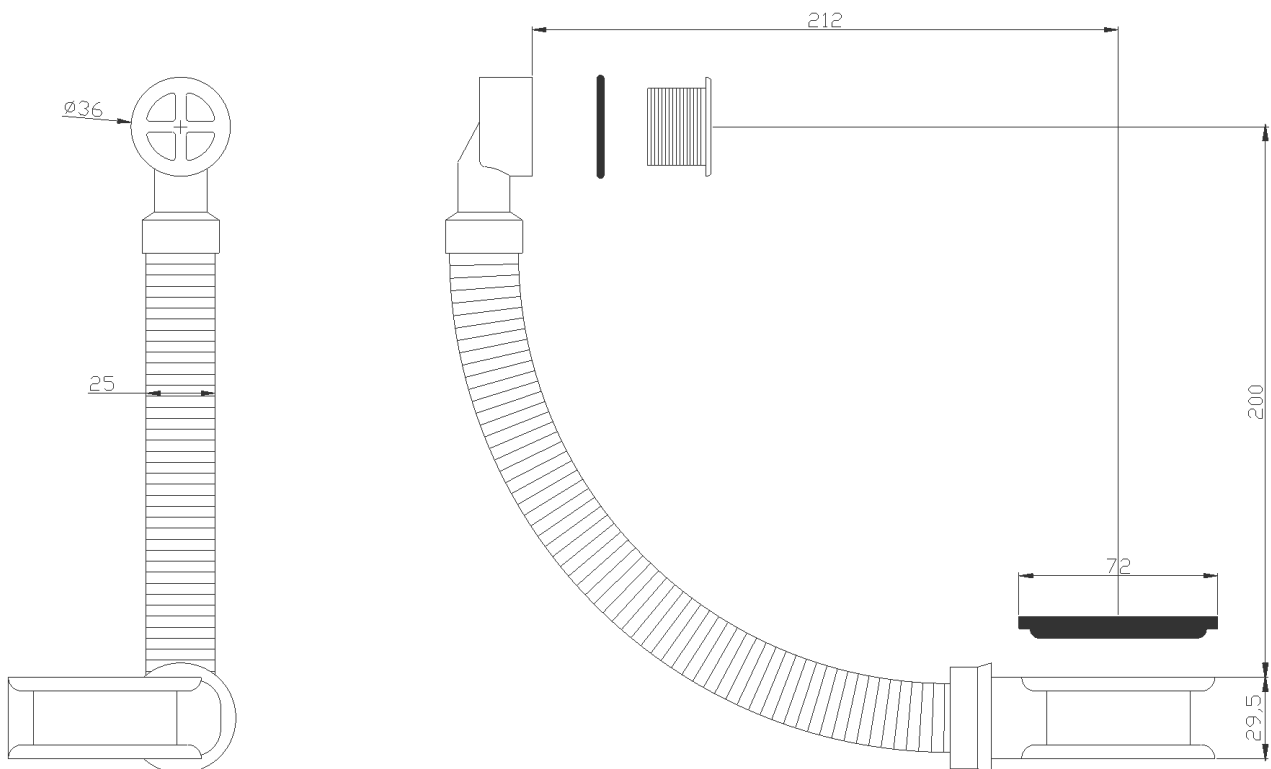

H51HAS06XX *Range* Standard

Overflow kit for washbasin in PP

Physical data

Dimensions (mm.)	,100
Weight (kg.)	

Delivery methods

Package	Polyethylene package
Package dimensions (mm.)	0,100
Weight with Packaging (kg.)	

H51HAS06XX *Range* Standard

Available colors

C1
 Chrome

Materials and finishes

Polypropylene

Safety tips

Before installing and using the device, read the instructions for use and especially the safety warnings carefully and follow them.
If in doubt, contact the company before using the device.