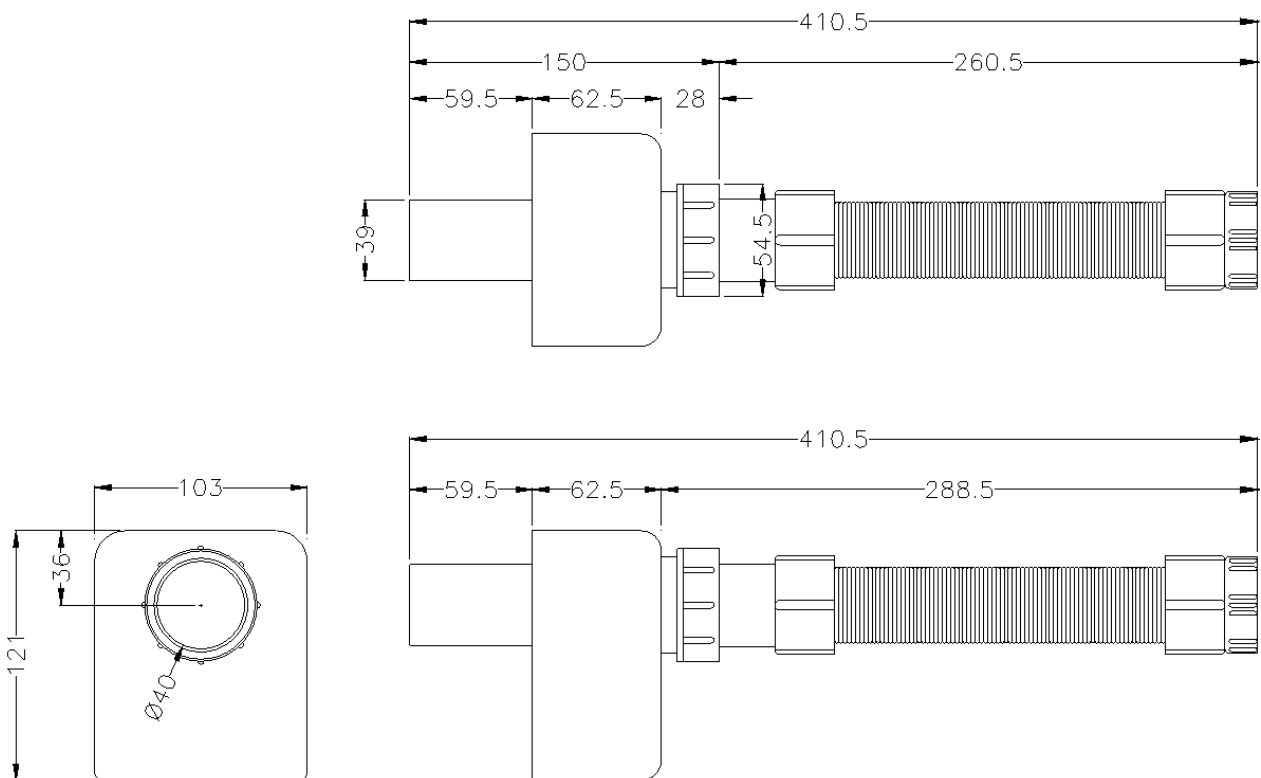

H51HAS03XX *Range* Standard

External siphon with collar

Physical data

Dimensions (mm.)	103x410,5x121
Weight (kg.)	0,2

Delivery methods

Package	Polyethylene package
Package dimensions (mm.)	0,2
Weight with Packaging (kg.)	

H51HAS03XX *Range* Standard

Available colors

C1
 Chrome

Materials and finishes

Polypropylene

Safety tips

Before installing and using the device, read the instructions for use and especially the safety warnings carefully and follow them.
If in doubt, contact the company before using the device.