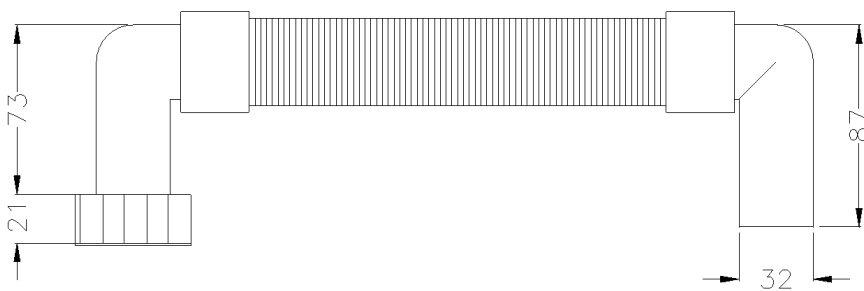

H51HAS02XX *Range Standard*

Siphon, jointed, 90° bend, with rose

Physical data

Dimensions (mm.)	50x319x101
Weight (kg.)	0,5

Delivery methods

Package	Polyethylene package
Package dimensions (mm.)	55x324x106
Weight with Packaging (kg.)	0,5

H51HAS02XX *Range* Standard

Available colors

W1
 White

Materials and finishes

Polypropylene Matt

Safety tips

Before installing and using the device, read the instructions for use and especially the safety warnings carefully and follow them.
If in doubt, contact the company before using the device.