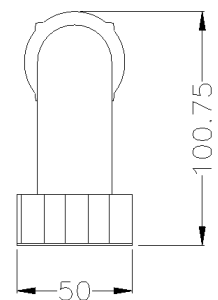

H51HAS02XX *Range Standard*

Siphon, jointed, 90° bend, with rose

Physical data

Dimensions (mm.)	50x319x101
Weight (kg.)	0,5

Delivery methods

Package	Polyethylene package
Package dimensions (mm.)	55x324x106
Weight with Packaging (kg.)	0,5

H51HAS02XX *Range* Standard

Available colors

W1
 White

Materials and finishes

Polypropylene Matt

Safety tips

Before installing and using the device, read the instructions for use and especially the safety warnings carefully and follow them.
If in doubt, contact the company before using the device.