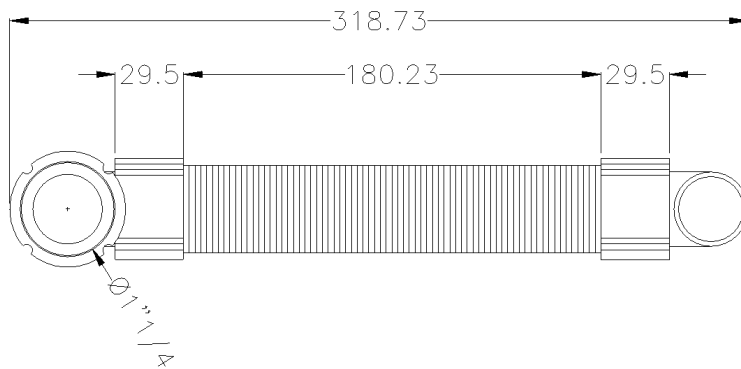

H51HAS02XX *Range Standard*

Siphon, jointed, 90° bend, with rose

Physical data

Dimensions (mm.)	50x319x101
Weight (kg.)	0,5

Delivery methods

Package	Polyethylene package
Package dimensions (mm.)	55x324x106
Weight with Packaging (kg.)	0,5

H51HAS02XX *Range* Standard

Available colors

W1
 White

Materials and finishes

Polypropylene Matt

Safety tips

Before installing and using the device, read the instructions for use and especially the safety warnings carefully and follow them.
If in doubt, contact the company before using the device.