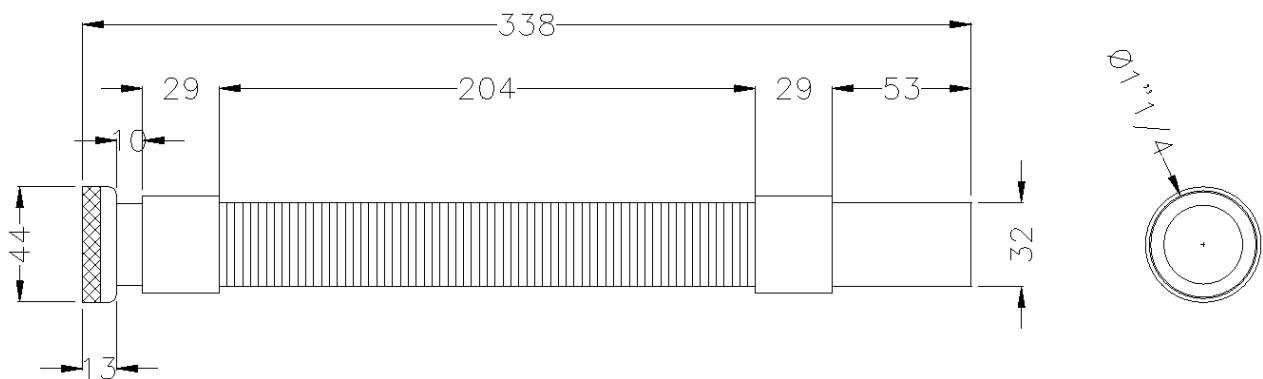

H51HAS01 XX *Range* Standard

Jointed siphon

Physical data

Dimensions (mm.)	44x338x44
Weight (kg.)	0,4

Delivery methods

Package	Polyethylene package
Package dimensions (mm.)	0,4
Weight with Packaging (kg.)	

H51HAS01XX *Range* Standard

Materials and finishes

Polypropylene

Matt

Safety tips

Before installing and using the device, read the instructions for use and especially the safety warnings carefully and follow them.
If in doubt, contact the company before using the device.