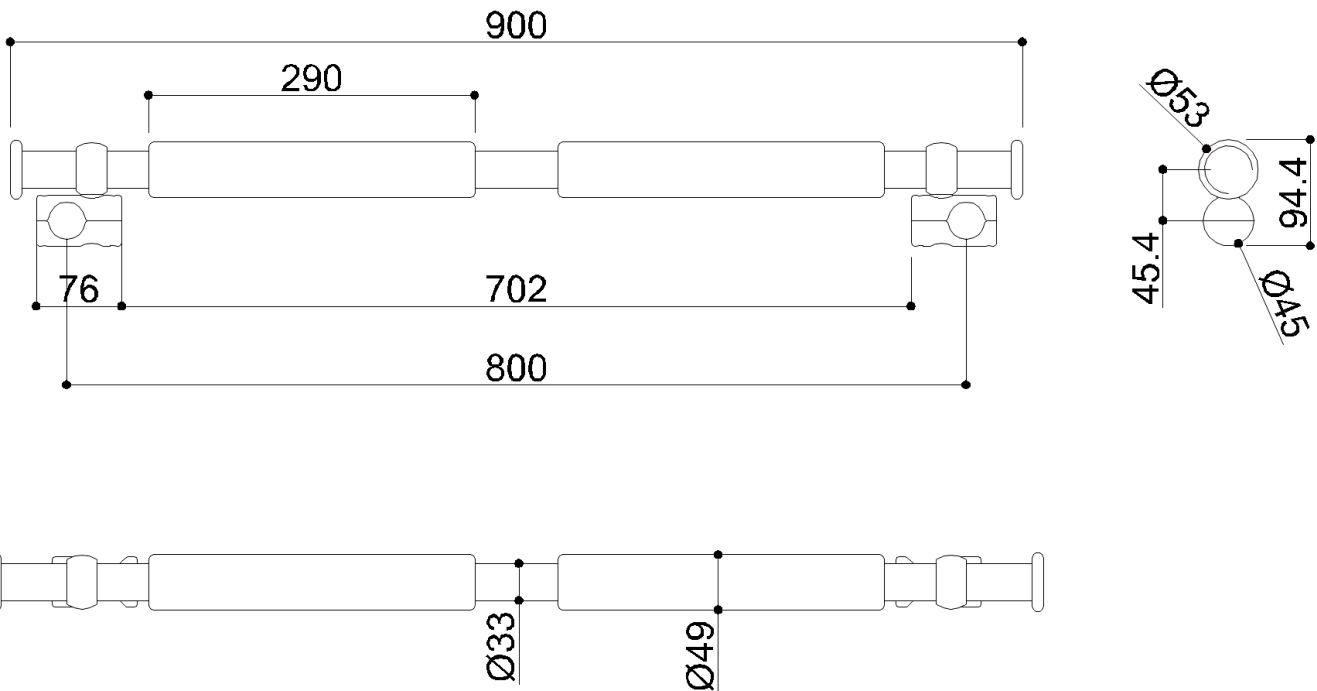

G31UJS02XX Range Maxima

Containment rod, with a length of 900 mm., has an aluminium core with polyamide coating having active and long lasting antimicrobial protection based on silver ions. Arm rest in white Ethylenvinylacetat (EVA). Anchoring to the supports it is ensured by two elements, one ball-shaped, easily adaptable and removable housed on the rail. A second element fixed on either folding rails, allowing an agile and practical installation. The elements are made of polyoxymethylene.

Physical data

Dimensions (mm.)	900x49x95
Weight (kg.)	1,4

Delivery methods

Package	LDPE bag in cardboard box
Package dimensions (mm.)	105x90x990
Weight with Packaging (kg.)	1,7

G31UJS02XX *Range Maxima*

Available colors