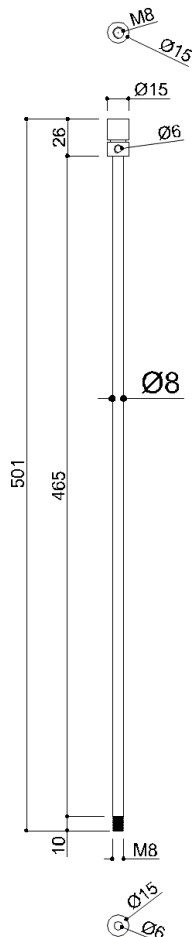

G30JTS01 XX

Ceiling support rod for shower rail made of $\varnothing 8$ mm aluminium bar. Concealed wall fixing aluminium cylinder $\varnothing 15$ mm. All the components are oxide satin external finish available only. The bar can be shortened when assembling it.

Physical data

Dimensions (mm.)	15x15x501
Weight (kg.)	0,08

Delivery methods

Package	LDPE bag in cardboard box
---------	---------------------------

Package dimensions (mm.)	
Weight with Packaging (kg.)	

G30JTS01 XX