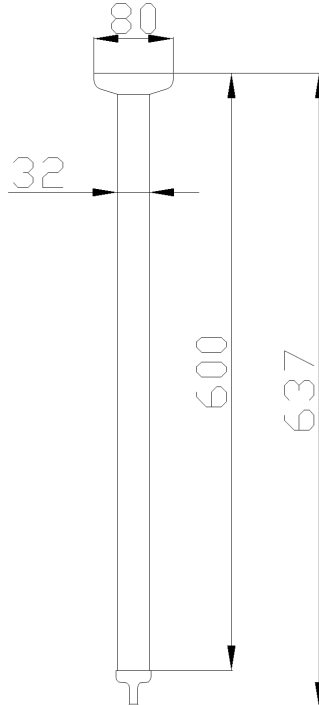

G29JTS12XX *Range* Polished steel

Vertical mount for curtain rail polished stainless steel

Physical data

Dimensions (mm.)	80x80x637
Weight (kg.)	

Delivery methods

Package	LDPE bag in cardboard box
---------	---------------------------

Package dimensions (mm.)	
Weight with Packaging (kg.)	

G29JTS12XX *Range* Polished steel

Materials and finishes

Stainless steel	Polished
-----------------	----------

Safety tips

Before installing and using the device, read the instructions for use and especially the safety warnings carefully and follow them.
If in doubt, contact the company before using the device.