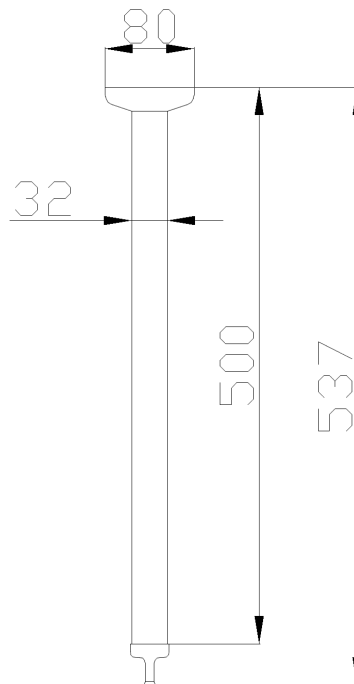

G29JTS11 XX *Range* Polished steel

Vertical mount for curtain rail polished stainless steel

Physical data

Dimensions (mm.)	80x80x537
Weight (kg.)	

Delivery methods

Package	LDPE bag in cardboard box
---------	---------------------------

Package dimensions (mm.)	
Weight with Packaging (kg.)	

G29JTS11 XX *Range* Polished steel

Materials and finishes

Stainless steel	Polished
-----------------	----------

Safety tips

Before installing and using the device, read the instructions for use and especially the safety warnings carefully and follow them.
If in doubt, contact the company before using the device.