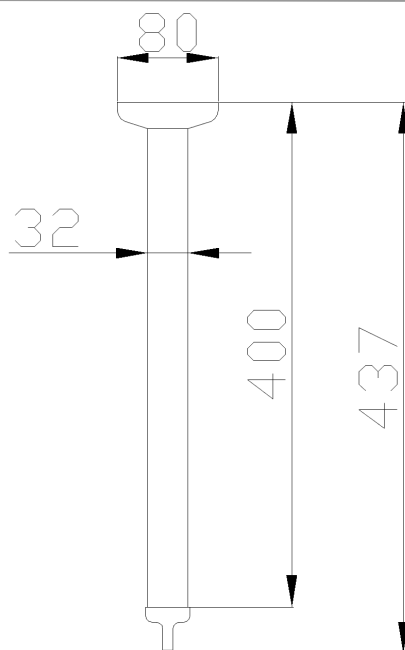

G29JTS10XX *Range* Polished steel

Vertical mount for curtain rail polished stainless steel

Physical data

Dimensions (mm.)	80x80x437
Weight (kg.)	

Delivery methods

Package	LDPE bag in cardboard box
Package dimensions (mm.)	
Weight with Packaging (kg.)