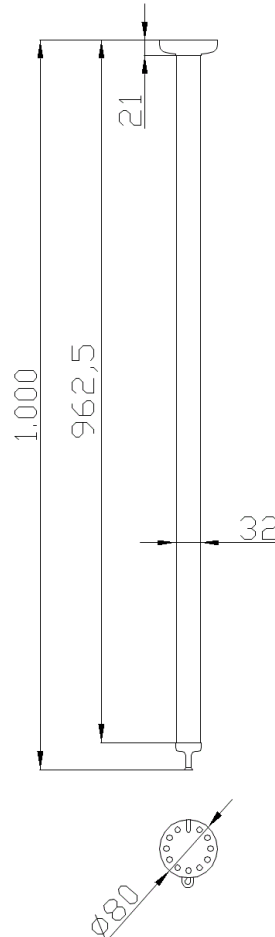

## G01JTS13XX *Range Tubocolor*

Ceiling support made of aluminium pipe, coated with nylon

### Physical data

Dimensions (mm.)	80x80x1000
Weight (kg.)	1,2

### Delivery methods

Package	Cardboard package
Package dimensions (mm.)	1110x85x105
Weight with Packaging (kg.)	1,3