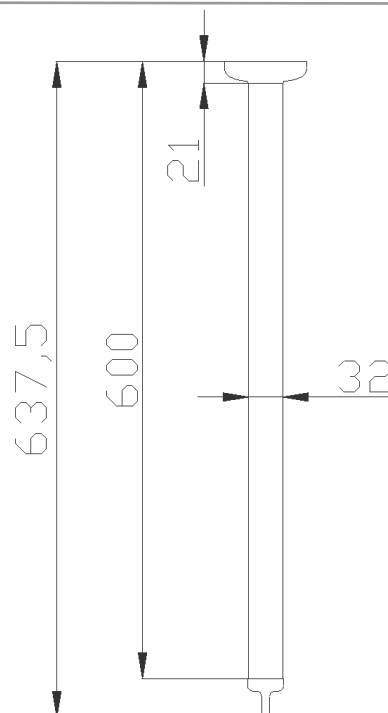

G01JTS12XX Range Tubocolor

Ceiling support made of aluminium pipe, coated with nylon

Physical data

Dimensions (mm.)	80x80x637,5
Weight (kg.)	0,7

Delivery methods

Package	Cardboard package
Package dimensions (mm.)	610x85x105
Weight with Packaging (kg.)	0,8