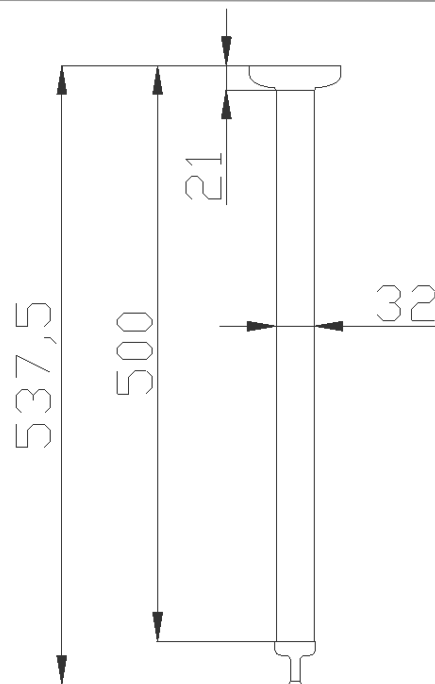

### Physical data

Dimensions (mm.)	80x80x537,5
Weight (kg.)	0,63

### Delivery methods

Package	Cardboard package
Package dimensions (mm.)	543x83x77
Weight with Packaging (kg.)	

### Resistance to load

Vertical	150 Kg
----------	--------