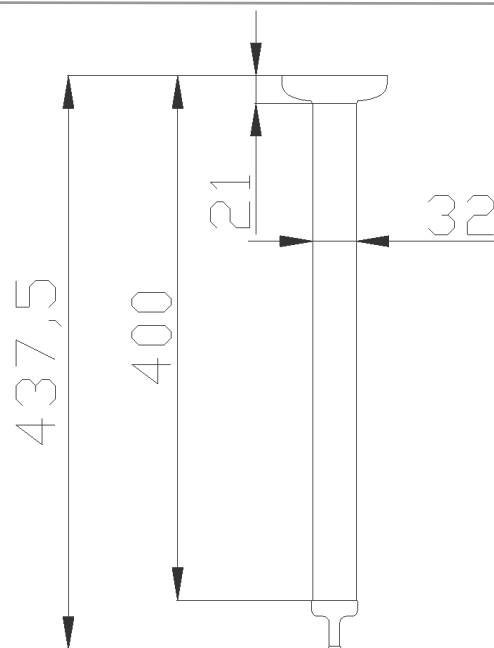

G01JTS10XX Range Tubocolor

Ceiling support made of aluminium pipe, coated with nylon

Physical data

Dimensions (mm.)	80x80x437,5
Weight (kg.)	0,56

Delivery methods

Package	Cardboard package
Package dimensions (mm.)	410x85x105
Weight with Packaging (kg.)	

Materials and finishes

Aluminium	Matt
Polyamide	Polished

Resistance to load

Vertical	150 Kg
----------	--------

Safety tips

Before installing and using the device, read the instructions for use and especially the safety warnings carefully and follow them.
If in doubt, contact the company before using the device.