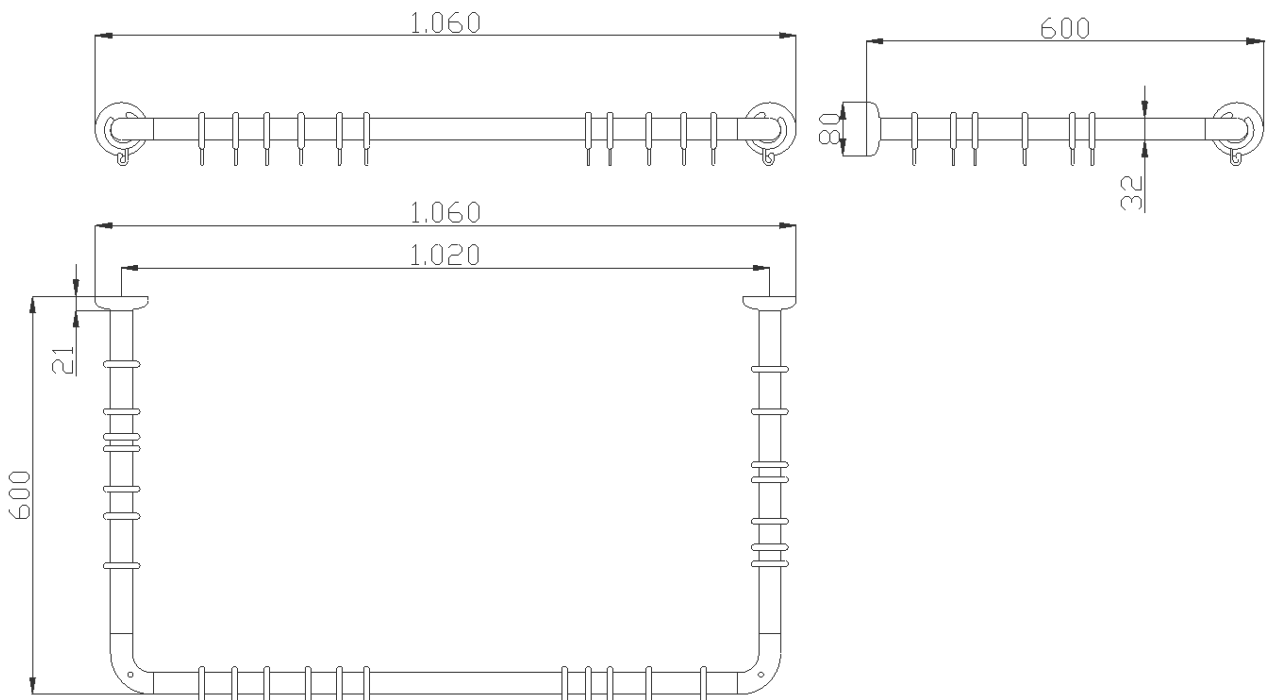

**G01JRS27XX** Range Tubocolor

U-shaped shower curtain rod made of aluminium pipe, coated with nylon. Includes hooks

**Physical data**

Dimensions (mm.) 1060x605x80  
Weight (kg.)

**Delivery methods**

Package dimensions (mm.)  
Weight with Packaging (kg.)

## G01JRS27XX *Range Tubocolor*