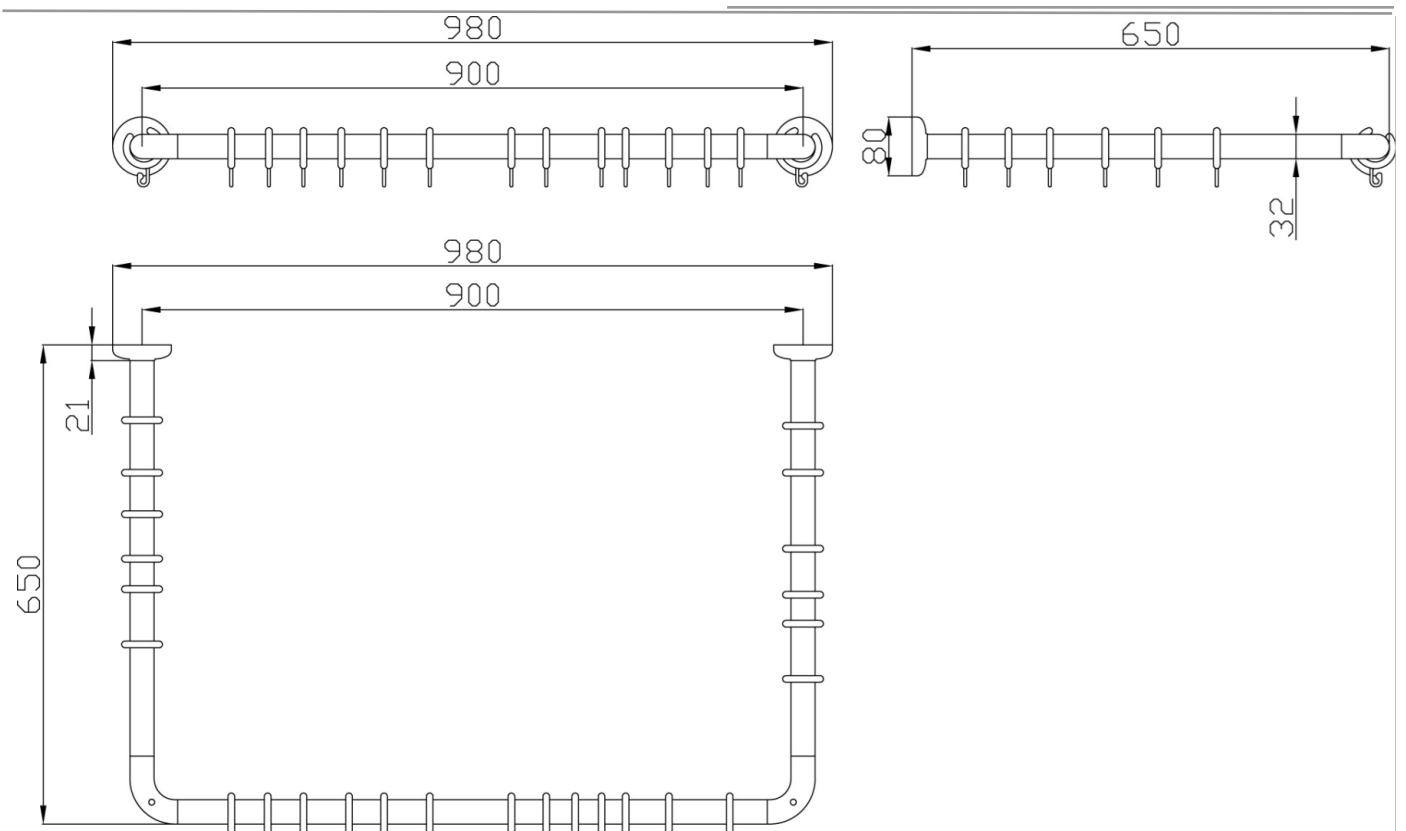

G01JRS25XX Range Tubocolor

U-shaped shower curtain rod made of aluminium pipe, coated with nylon. Includes hooks

Physical data

Dimensions (mm.)	980x650x80
Weight (kg.)	2,770

Endowments

Curtain rings

Delivery methods

Package	LDPE bag in cardboard box
Package dimensions (mm.)	130x130x1000
Weight with Packaging (kg.)	3,37

Y87JKS01

G01JRS25XX Range Tubocolor

Available colors

W1
 White

Materials and finishes

Aluminium	Matt
Polyamide	Polished