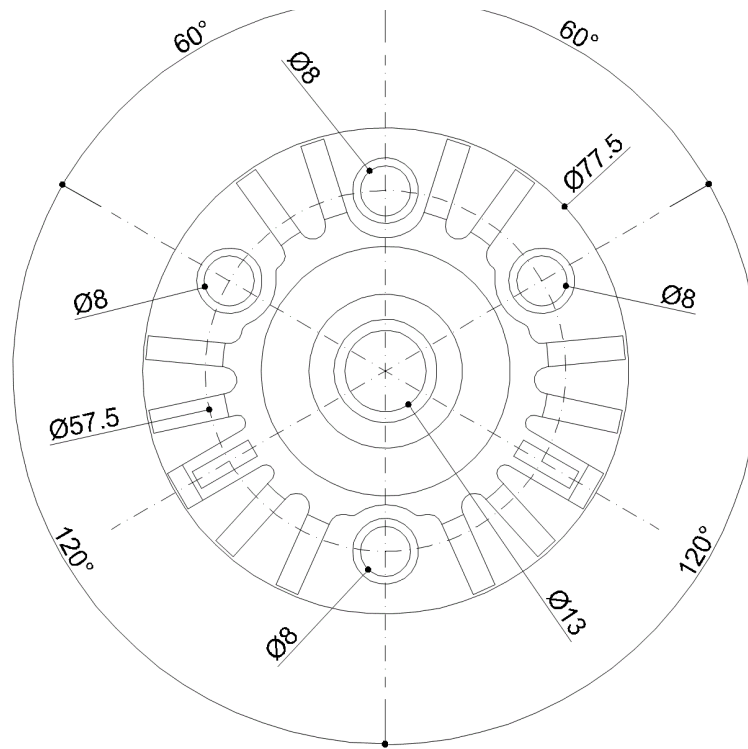

G01JRS25XX Range Tubocolor

U-shaped shower curtain rod made of aluminium pipe, coated with nylon. Includes hooks

Physical data

Dimensions (mm.)	980x650x80
Weight (kg.)	2,770

Endowments

Curtain rings

Delivery methods

Package	LDPE bag in cardboard box
Package dimensions (mm.)	130x130x1000
Weight with Packaging (kg.)	3,37

Y87JKS01

G01JRS25XX Range Tubocolor

Available colors

W1
 White

Materials and finishes

Aluminium	Matt
Polyamide	Polished