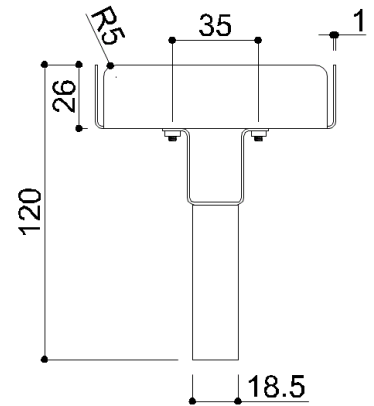

Available in a choice of colours: Warm White "W2", Oxide Grey "D8".

Physical data

Dimensions (mm.)	282x98x120
Weight (kg.)	0,700

Delivery methods

Package	LDPE bag in cardboard box
Package dimensions (mm.)	405x165x80
Weight with Packaging (kg.)	0,840