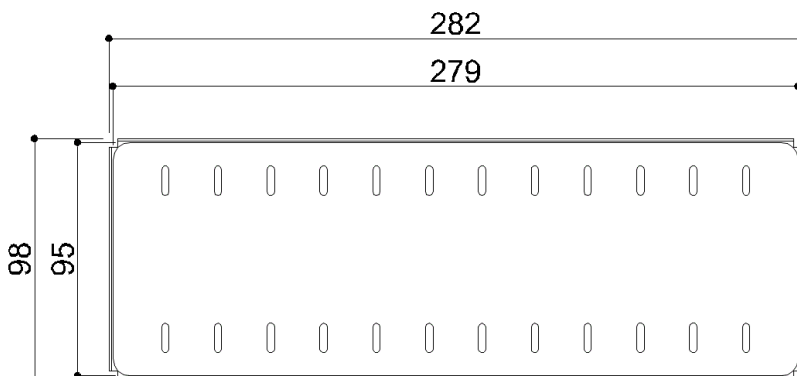

F18ANS03XX *Range Family*

Multi-functional tray, Manufactured from powder coated steel this useful tray clips onto the rail and can be slid along the rail for ease of use. A very useful product for those who require a seating position to wash.

Available in a choice of colours: Warm White "W2", Oxide Grey "D8".

Physical data

Dimensions (mm.)	282x98x120
Weight (kg.)	0,700

Delivery methods

Package	LDPE bag in cardboard box
Package dimensions (mm.)	405x165x80
Weight with Packaging (kg.)	0,840