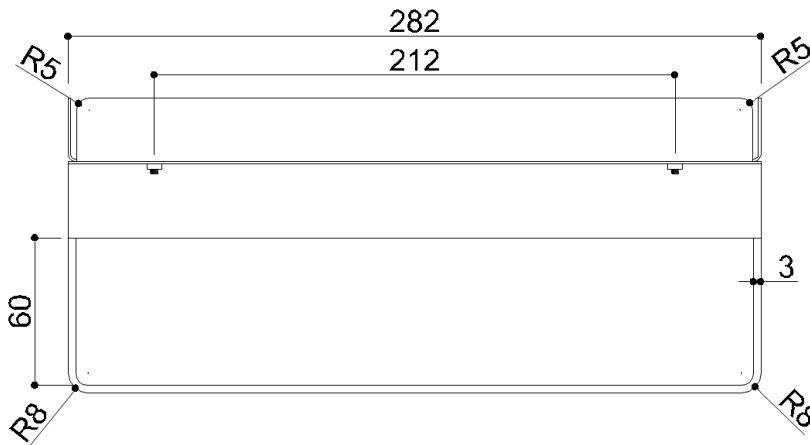

F18ANS03XX *Range Family*

Multi-functional tray, Manufactured from powder coated steel this useful tray clips onto the rail and can be slid along the rail for ease of use. A very useful product for those who require a seating position to wash.

Available in a choice of colours: Warm White "W2", Oxide Grey "D8".

Physical data

Dimensions (mm.)	282x98x120
Weight (kg.)	0,700

Delivery methods

Package	LDPE bag in cardboard box
Package dimensions (mm.)	405x165x80
Weight with Packaging (kg.)	0,840