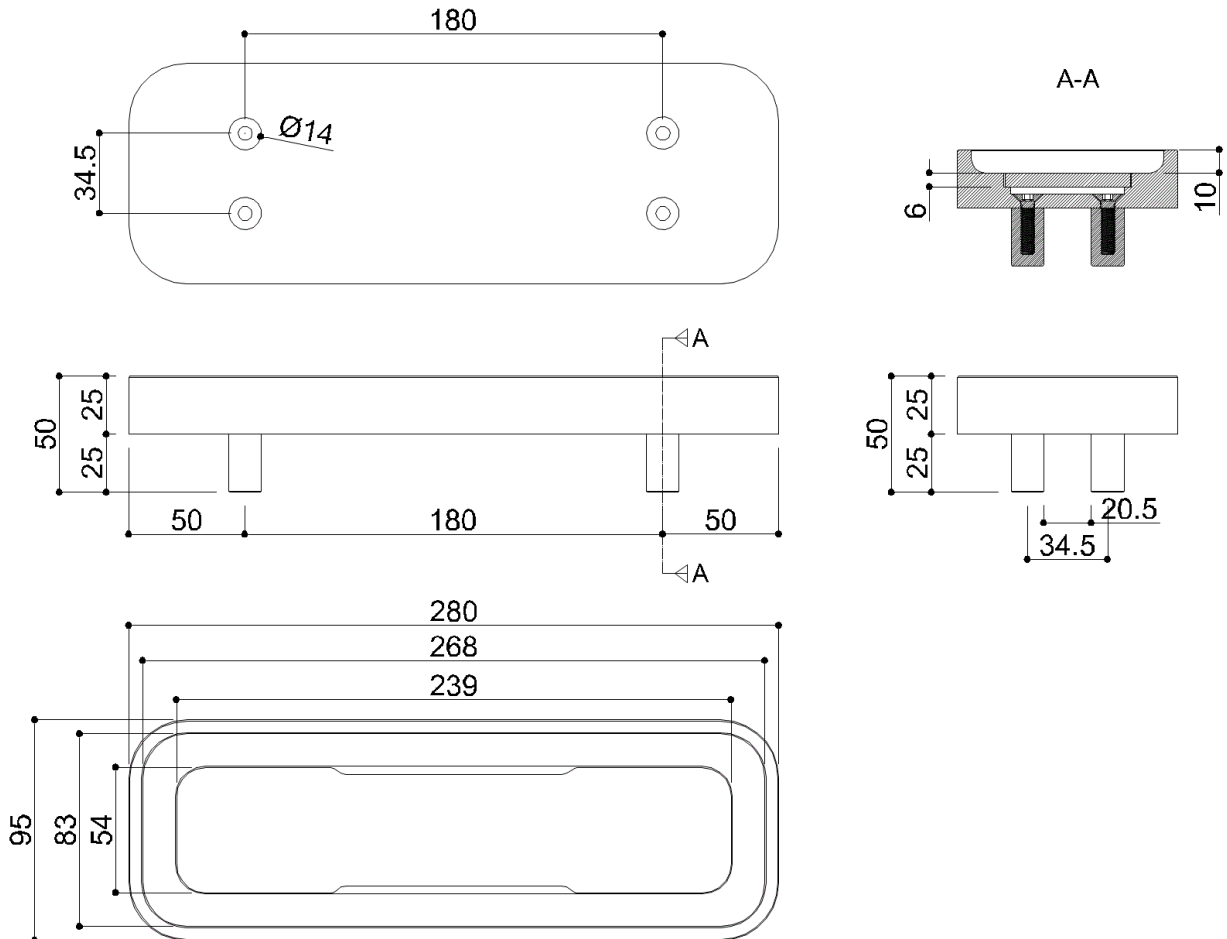

F18ANM05XX Range Family

Acrylic stone tray designed to clip onto the rail and can be easily slid along the rail for ease of use.

Physical data

Dimensions (mm.)	285x95x50
Weight (kg.)	0,850

Delivery methods

Package	Cardboard package
Package dimensions (mm.)	405x165x80
Weight with Packaging (kg.)	1

F18ANM05XX *Range* Family

Available colors

W3
Alpine white

Materials and finishes

Acrylic stone	Matt
Delrin	Rough