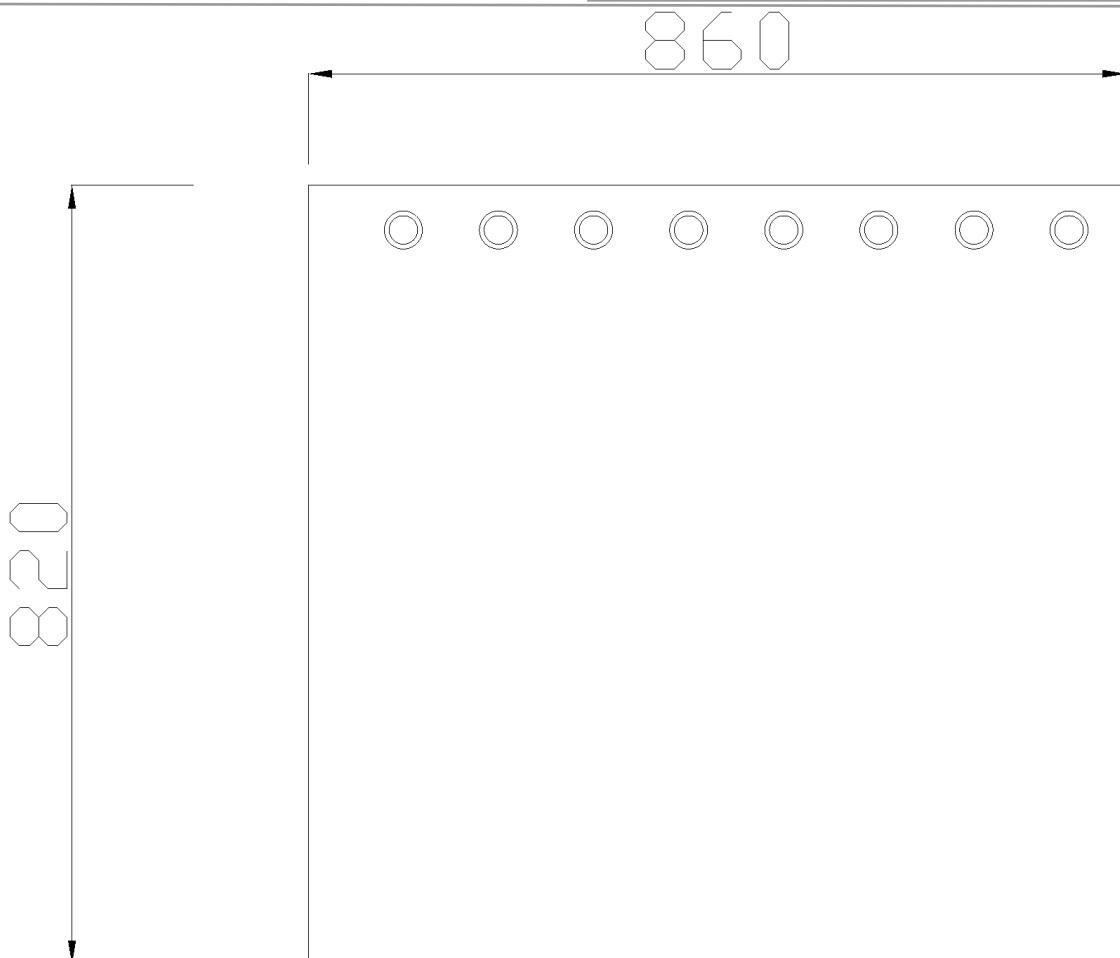

C53FFT01 XX Range Standard

Shower curtain in polyester. Fireproof and waterproof, hooks not included

Physical data

Dimensions (mm.)	860x3x820
Weight (kg.)	0,075

Delivery methods

Package	Polyethylene package
Package dimensions (mm.)	0,075
Weight with Packaging (kg.)	