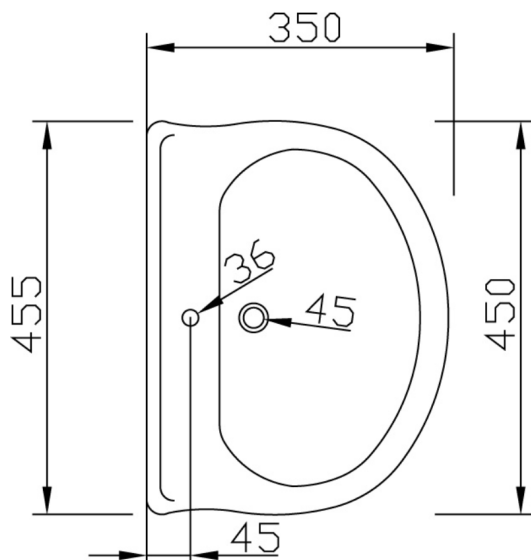

B44CMD02XX Range Birdo

Cantilevered white Vitreous-China wash basin in reduced sizes, with front fire-glazed decoration, particularly suitable for children school.

Physical data

Dimensions (mm.)	455x350x185
Weight (kg.)	9,5

Delivery methods

Package	Cardboard package
Package dimensions (mm.)	470x200x440
Weight with Packaging (kg.)	10,2

B44CMD02XX Range Birdo

Available colors

WB
 White Ceramic

Materials and finishes

Porcelain Polished