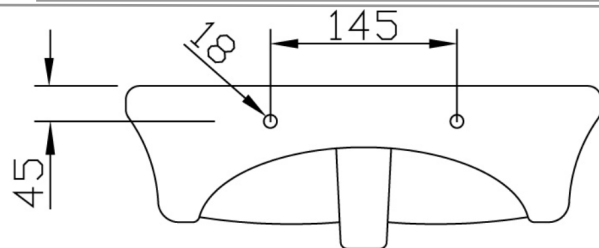

B44CMD02XX Range Birdo

Cantilevered white Vitreous-China wash basin in reduced sizes, with front fire-glazed decoration, particularly suitable for children school.

Physical data

Dimensions (mm.)	455x350x185
Weight (kg.)	9,5

Delivery methods

Package	Cardboard package
Package dimensions (mm.)	470x200x440
Weight with Packaging (kg.)	10,2

B44CMD02XX Range Birdo

Available colors

WB
 White Ceramic

Materials and finishes

Porcelain Polished