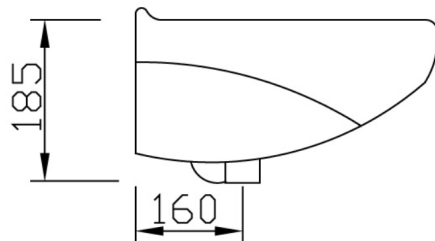

B44CMD02XX Range Birdo

Cantilevered white Vitreous-China wash basin in reduced sizes, with front fire-glazed decoration, particularly suitable for children school.

Physical data

Dimensions (mm.)	455x350x185
Weight (kg.)	9,5

Delivery methods

Package	Cardboard package
Package dimensions (mm.)	470x200x440
Weight with Packaging (kg.)	10,2

B44CMD02XX Range Birdo

Available colors

WB
 White Ceramic

Materials and finishes

Porcelain Polished