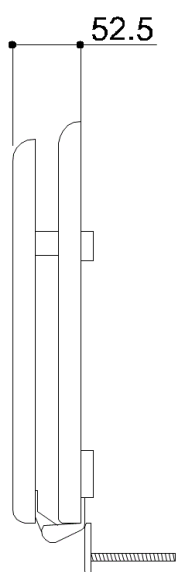

## B41DES01 XX

Wooden seat cover in polyester finish

### Physical data

Dimensions (mm.)	290x310x52,5
Weight (kg.)	2,3

### Delivery methods

Package	LDPE bag in cardboard box
Package dimensions (mm.)	400x520x650
Weight with Packaging (kg.)	2,5