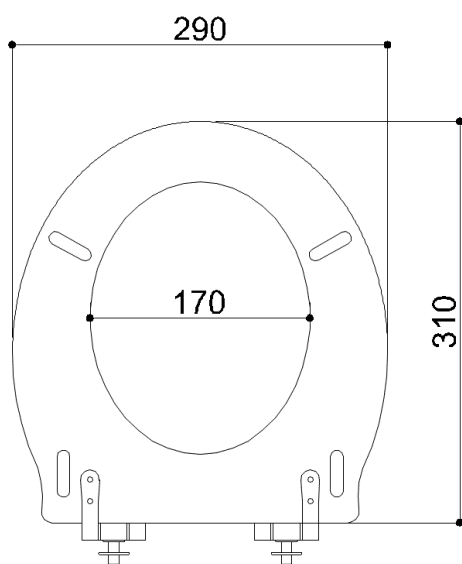

### Physical data

Dimensions (mm.)	290x310x52,5
Weight (kg.)	2,3

### Delivery methods

Package	LDPE bag in cardboard box
Package dimensions (mm.)	400x520x650
Weight with Packaging (kg.)	2,5