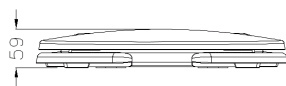

## B41DEO42XX *Range Casual*

Front opening WC seat with seat cover made of p.p.

### Physical data

Dimensions (mm.)	381x499x59
Weight (kg.)	2,1

### Delivery methods

Package dimensions (mm.)	2,350
Weight with Packaging (kg.)	

**B41DEO42XX** Range Casual

---

**Materials and finishes**

---

Polypropylene	Polished
---------------	----------

---