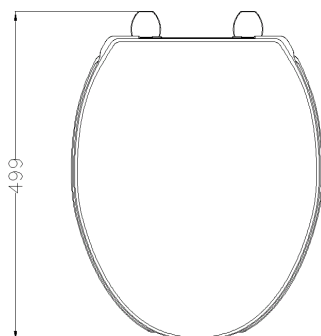

## B41DEO42XX *Range Casual*

Front opening WC seat with seat cover made of p.p.

### Physical data

Dimensions (mm.)	381x499x59
Weight (kg.)	2,1

### Delivery methods

Package dimensions (mm.)	2,350
Weight with Packaging (kg.)	

**B41DEO42XX** Range Casual

---

**Materials and finishes**

---

Polypropylene	Polished
---------------	----------

---