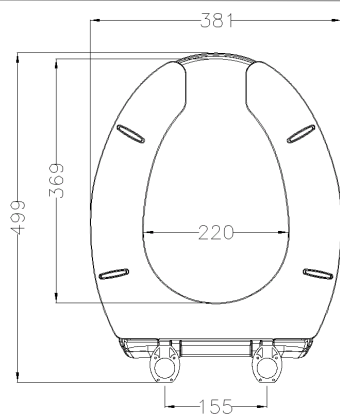

## B41DEO42XX *Range Casual*

Front opening WC seat with seat cover made of p.p.

### Physical data

Dimensions (mm.)	381x499x59
Weight (kg.)	2,1

### Delivery methods

Package dimensions (mm.)	2,350
Weight with Packaging (kg.)	

**B41DEO42XX** Range Casual

---

**Materials and finishes**

---

Polypropylene	Polished
---------------	----------

---