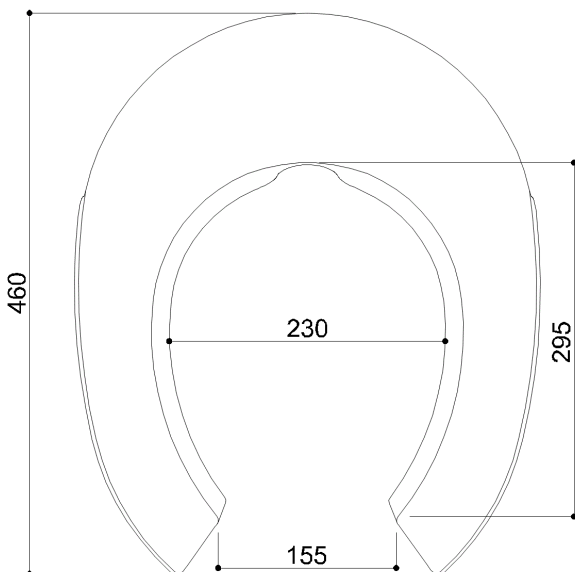

**B41DEO36XX** Range 130

Soft polyurethane sanitary ware edge cover

This article can only be used with the 130 series WCs and bidets.  
Excluding elongated versions.

**Physical data**

Dimensions (mm.)	388x460x70
Weight (kg.)	1,30

**Delivery methods**

Package	Cardboard package
Package dimensions (mm.)	393x465x75
Weight with Packaging (kg.)	1,40

## **B41DEO36XX** Range 130