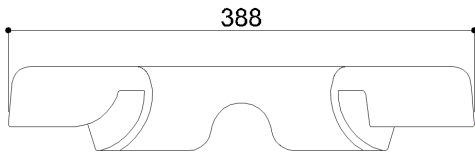

**B41DEO36XX** Range 130

Soft polyurethane sanitary ware edge cover

This article can only be used with the 130 series WCs and bidets.  
Excluding elongated versions.

**Physical data**

Dimensions (mm.)	388x460x70
Weight (kg.)	1,30

**Delivery methods**

Package	Cardboard package
Package dimensions (mm.)	393x465x75
Weight with Packaging (kg.)	1,40