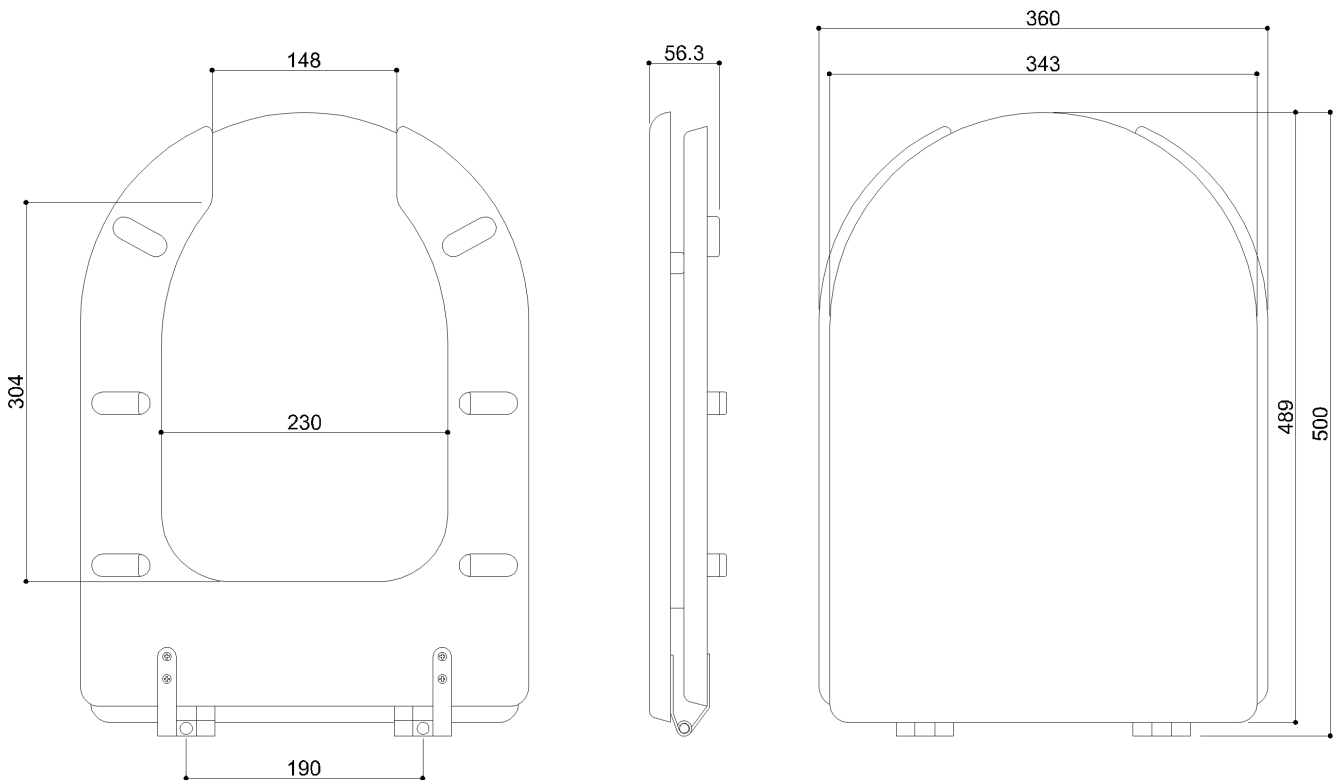

**B41DE031 XX** Range 470

Seat with seat cover

**Physical data**

Dimensions (mm.)	360x500x56.3
Weight (kg.)	3,8

**Delivery methods**

Package dimensions (mm.)	400x65x505
Weight with Packaging (kg.)	4,25