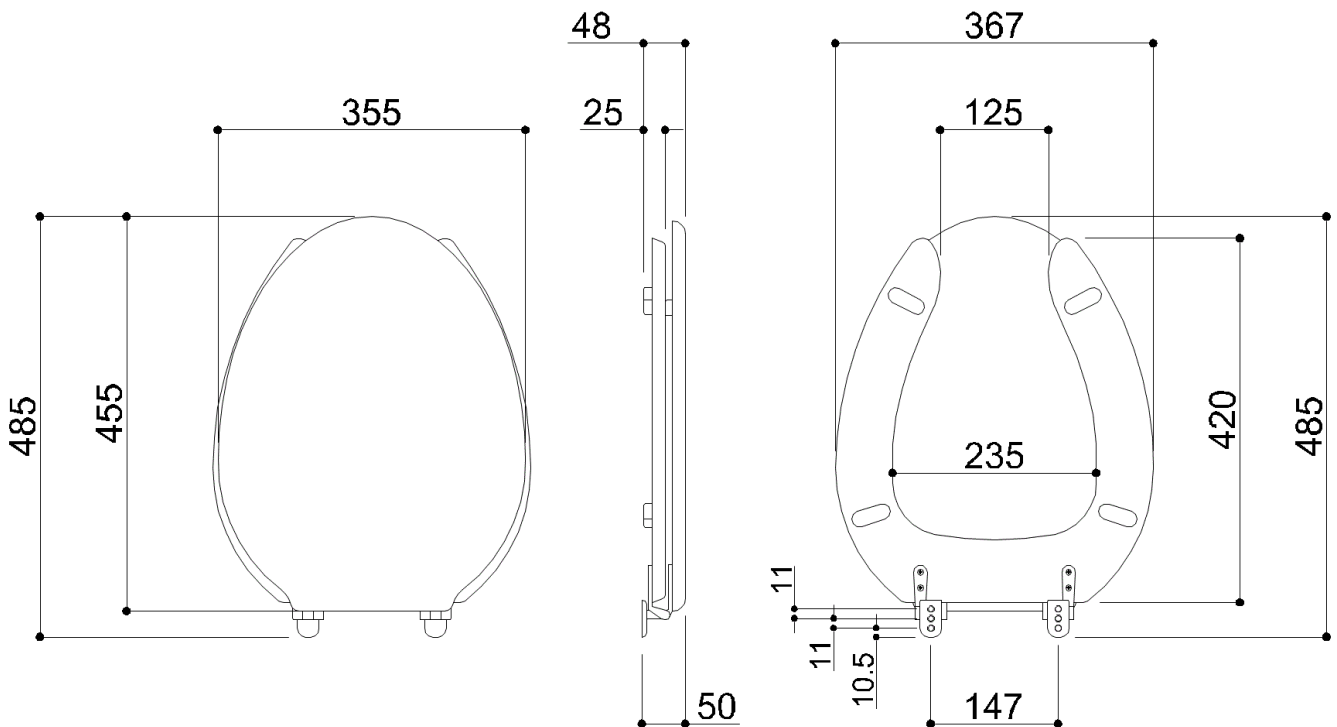

B41DEO27 XX Range 130

Seat with seat cover

Physical data

| | |
|------------------|------------|
| Dimensions (mm.) | 367x485x50 |
| Weight (kg.) | 3,200 |

Delivery methods

| | |
|-----------------------------|-------------------|
| Package | Cardboard package |
| Package dimensions (mm.) | 520x400x70 |
| Weight with Packaging (kg.) | 3,450 |

B41DEO27 XX *Range* 130

Available colors

WB
 White Ceramic

Materials and finishes

Wooden Fiber Polished

Safety tips

Before installing and using the device, read the instructions for use and especially the safety warnings carefully and follow them.
If in doubt, contact the company before using the device.