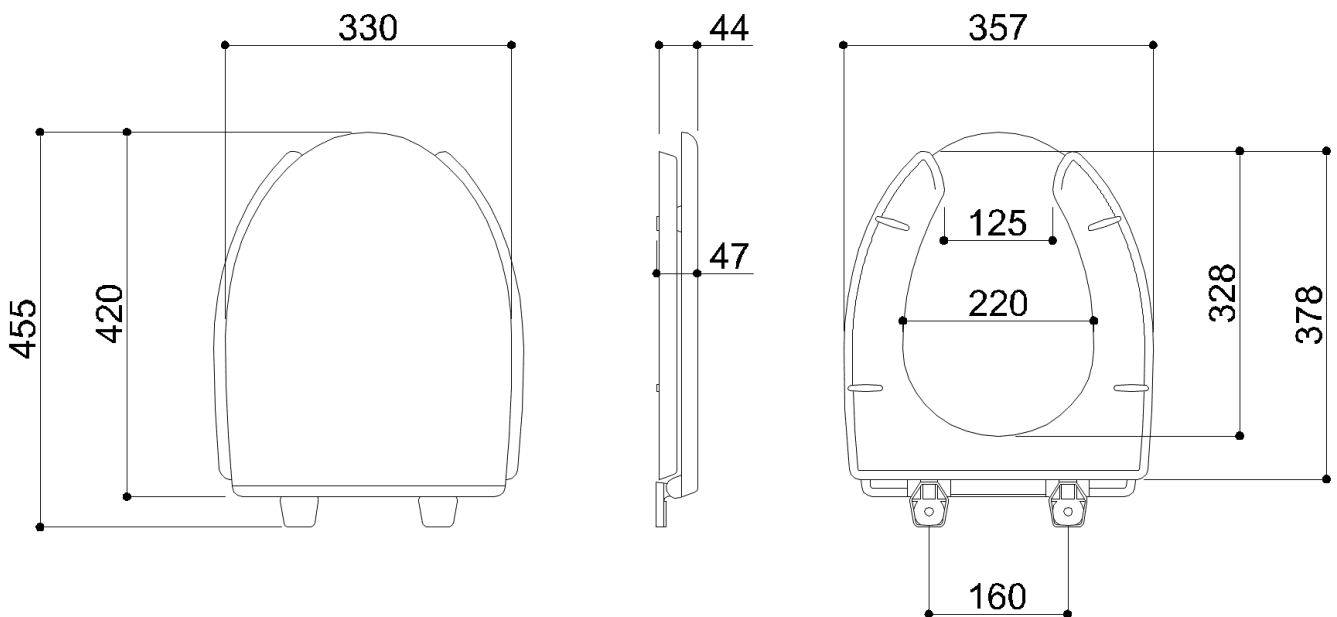

B41DEO26XX Range 130

Open front toilet seat and seat cover made of polypropylene

Physical data

Dimensions (mm.)	357x455x47
Weight (kg.)	1,9

Delivery methods

Package	Cardboard package
Package dimensions (mm.)	470x360x55
Weight with Packaging (kg.)	2,1

B41DEO26XX Range 130

Available colors

WB
 White Ceramic

Materials and finishes

Polypropylene Polished

Safety tips

Before installing and using the device, read the instructions for use and especially the safety warnings carefully and follow them.
If in doubt, contact the company before using the device.