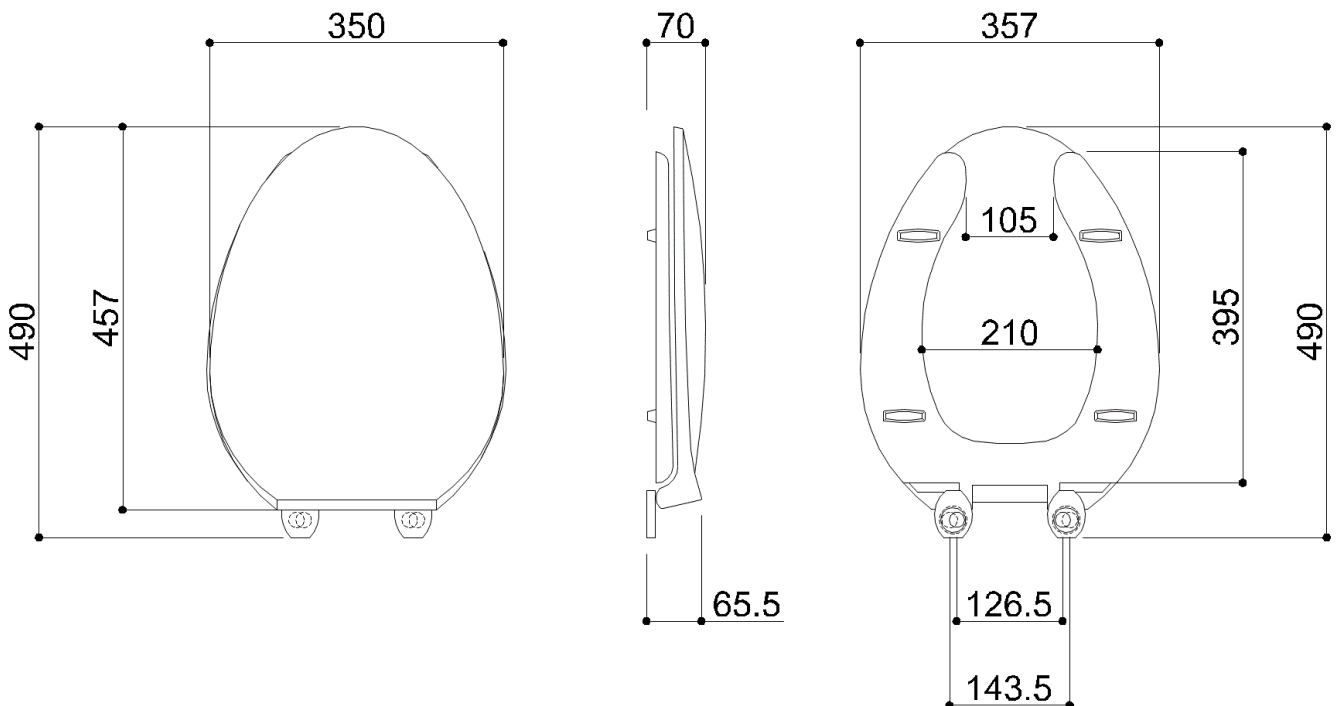

**B41DEO25XX** Range 130

Seat with seat cover in polypropylene

**Physical data**

Dimensions (mm.)	357x490x70
Weight (kg.)	2,100

**Delivery methods**

Package	Cardboard package
Package dimensions (mm.)	480x370x70
Weight with Packaging (kg.)	2,350