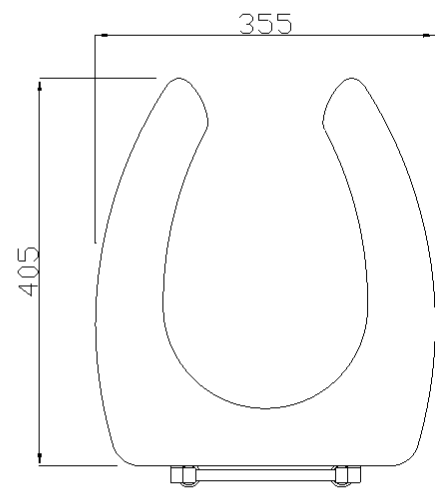

B41DEO21 XX *Range 130*

Open front toilet seat made of laquered wood

Physical data

Dimensions (mm.)	355x405x31
Weight (kg.)	1,35

Delivery methods

Package	Cardboard package
Package dimensions (mm.)	400x65x515
Weight with Packaging (kg.)	1,6