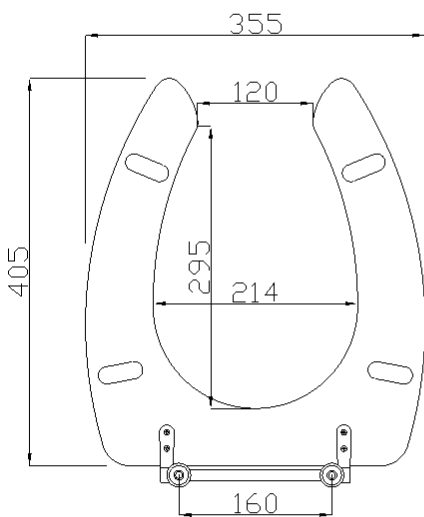

B41DEO21 XX *Range 130*

Open front toilet seat made of laquered wood

Physical data

Dimensions (mm.)	355x405x31
Weight (kg.)	1,35

Delivery methods

Package	Cardboard package
Package dimensions (mm.)	400x65x515
Weight with Packaging (kg.)	1,6